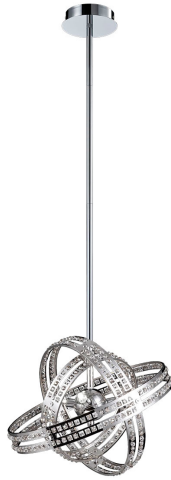

ACE, 3-LIGHT PENDANT

Product Details

Item No.	:	26611-013
Finish	:	Chrome
Shade	:	Clear Crystal
Diameter	:	15.75"
Height	:	13.75"
Est. Weight	:	9.02 lbs
Approval	:	cETLus

BULB DETAILS

No. of Bulbs	:	3
Bulb Type	:	G9
Bulb Voltage	:	120V
Bulb Wattage	:	60W
Bulb Socket	:	G9
Input Voltage	:	120V
Dimmable	:	Yes
Bulb Included	:	Yes

Options Available

ITEM NO.	FINISH	SHADE
26611-013	Chrome	Clear Crystal

Orbital polished frame with embedded crystal accents comes with 3 inch +6 inch +12 inch +18 inch extension rods

TECHNICAL DETAILS

Hanging Support Type	:	Rod
Rod Length	:	39"
Canopy Diameter	:	5.5"
Canopy Height	:	1"