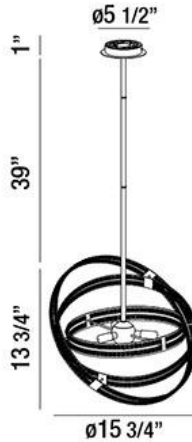

ACE, 3-LIGHT PENDANT

Product Details

Item No.	:	26611-013
Finish	:	Chrome
Shade	:	Clear Crystal
Diameter	:	15.75"
Height	:	13.75"
Est. Weight	:	9.02 lbs
Approval	:	cETLus

BULB DETAILS

No. of Bulbs	:	3
Bulb Type	:	G9
Bulb Voltage	:	120V
Bulb Wattage	:	60W
Bulb Socket	:	G9
Input Voltage	:	120V
Dimmable	:	Yes
Bulb Included	:	Yes

Options Available

ITEM NO.	FINISH	SHADE
26611-013	Chrome	Clear Crystal

Orbital polished frame with embedded crystal accents comes with 3 inch +6 inch +12 inch +18 inch extension rods

TECHNICAL DETAILS

Hanging Support Type	:	Rod
Rod Length	:	39"
Canopy Diameter	:	5.5"
Canopy Height	:	1"