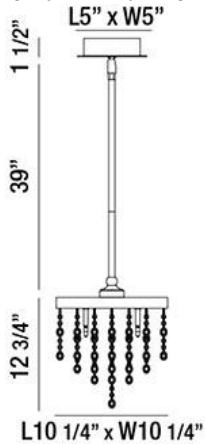

OPA, 4-LIGHT PENDANT

Product Details

Item No.	:	26375-014
Finish	:	Chrome
Shade	:	Clear Crystal
Length	:	10.25"
Width	:	10.25"
Height	:	12.75"
Est. Weight	:	9.68 lbs
Approval	:	cULus

BULB DETAILS

No. of Bulbs	:	4
Bulb Type	:	BI-PIN
Bulb Voltage	:	12V
Bulb Wattage	:	20W
Bulb Socket	:	G4
Input Voltage	:	120V
Dimmable	:	Yes
Bulb Included	:	Yes

Options Available

ITEM NO.	FINISH	SHADE
26375-014	Chrome	Clear Crystal

Strands of various size clear crystals with hand polished chrome accent comes with 3 inch +6 inch +12 inch +18 inch extension rods

TECHNICAL DETAILS

Hanging Support Type	:	Rod
Rod Length	:	39"
Canopy Length	:	5"
Canopy Width	:	5"
Canopy Height	:	1.5"

PROJECT INFORMATION

Job Name: Date: Type:

Comments: