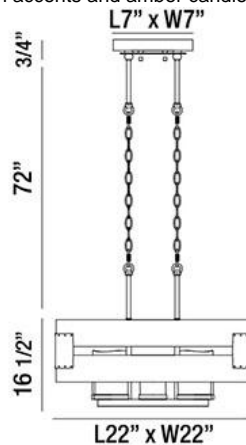

CESTO, 8-LIGHT CHANDELIER

Product Details

Item No.	:	26366-012
Finish	:	Wood
Shade	:	Amber Glass
Length	:	22"
Width	:	22"
Height	:	16.5"
Est. Weight	:	39.16 lbs
Approval	:	cULus

BULB DETAILS

No. of Bulbs	:	8
Bulb Type	:	G16-1/2
Bulb Voltage	:	120V
Bulb Wattage	:	60W
Bulb Socket	:	E12
Input Voltage	:	120V
Dimmable	:	Yes
Bulb Included	:	No

Options Available

ITEM NO.	FINISH	SHADE
26366-012	Wood	Amber Glass

Wooden frame with iron accents and amber candled glass

TECHNICAL DETAILS

Hanging Support Type	:	Chain
Chain Length	:	72"
Canopy Length	:	7"
Canopy Width	:	7"
Canopy Height	:	0.75"