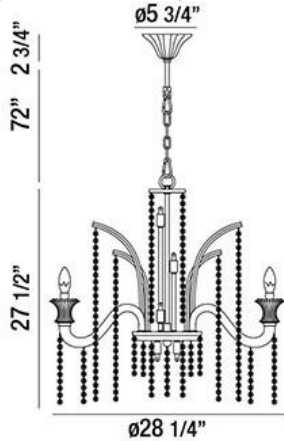

### Product Details

Item No.	:	26241-012
Finish	:	Chrome
Shade	:	Ice Blue Crystal
Diameter	:	28.25"
Height	:	27.5"
Est. Weight	:	26.62 lbs
Approval	:	cULus

### TECHNICAL DETAILS

Hanging Support Type	:	Chain
Chain Length	:	72"
Canopy Diameter	:	5.75"
Canopy Height	:	2.75"