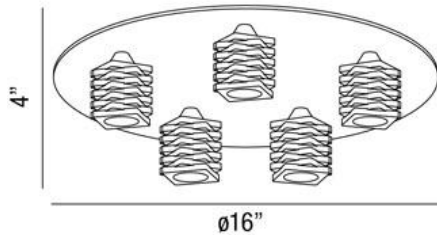

Options Available

ITEM NO.	FINISH	SHADE
25726-015	Chrome	Clear Glass

Patterned cast clear glass with chromed metalwork