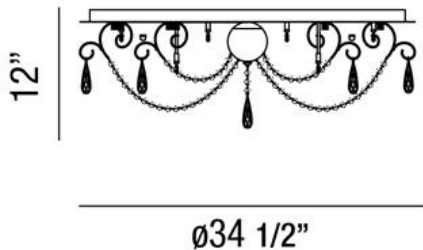

ALTO, 28-LIGHT FLUSHMOUNT

Product Details

Item No.	:	25686-012
Finish	:	Chrome
Shade	:	Clear Crystal
Diameter	:	34.5"
Height	:	12"
Est. Weight	:	37.4 lbs
Approval	:	cETLus

BULB DETAILS

No. of Bulbs	:	28
Bulb Type	:	G4
Bulb Voltage	:	12V
Bulb Wattage	:	20W
Bulb Socket	:	G4
Input Voltage	:	120V
Dimmable	:	Yes
Bulb Included	:	Yes

Options Available

ITEM NO.	FINISH	SHADE
25686-012	Chrome	Clear Crystal

Polished chrome metalwork with clear crystal chains and droplets

TECHNICAL DETAILS

Power Wire Length	:	9"
Canopy Diameter	:	32"
Canopy Height	:	1.5"
Transformer	:	230W Wang House Electronic Transformer