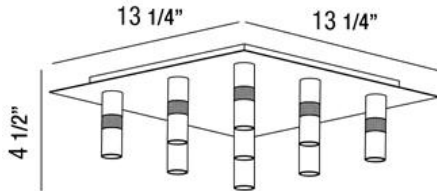

PROJECT INFORMATION

Job Name: Date: Type:

Comments: