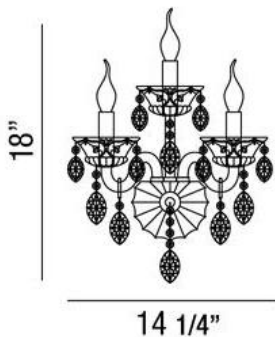

VENETIAN, 3-LIGHT WALL SCONCE

Product Details

Item No.	:	25673-012
Finish	:	Cognac Brandy
Shade	:	Cognac Brandy Crystal
Width	:	14.25"
Height	:	18"
Max Extension	:	6.25"
Est. Weight	:	9.9 lbs
Approval	:	cETLus

BULB DETAILS

No. of Bulbs	:	3
Bulb Type	:	B10
Bulb Voltage	:	120V
Bulb Wattage	:	60W
Bulb Socket	:	E12
Input Voltage	:	120V
Dimmable	:	Yes
Bulb Included	:	No

Options Available

ITEM NO.	FINISH	SHADE
25673-012	Cognac Brandy	Cognac Brandy Crystal
25673-029	Smoke	Smoke Crystal
25673-036	Clear	Clear Crystal

Handmade blown glass, intricate crystal patterns and droplets, silk fabric cord cover and plated metal framework

TECHNICAL DETAILS

Power Wire Length	:	6"
Canopy Width	:	6"
Canopy Height	:	4.5"

 6 1/4"

PROJECT INFORMATION