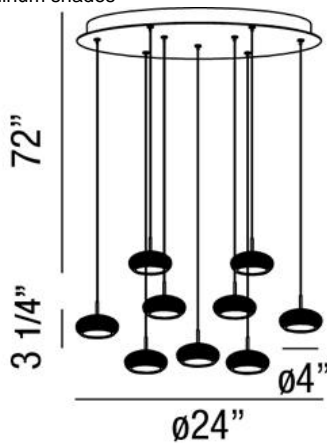

### Product Details

Item No.	:	25670-011
Finish	:	Aluminum
Shade	:	Aluminum
Diameter	:	24"
Height	:	3.25"
Est. Weight	:	24.2 lbs
Approval	:	cETLus

### BULB DETAILS

No. of Bulbs	:	9
Bulb Type	:	LED
Bulb Wattage	:	4.8W
Bulb Socket	:	LED
Input Voltage	:	120V
Lumens	:	4320lm
Kelvin	:	4000K
CRI	:	80+
Bulb Included	:	Yes

### TECHNICAL DETAILS

Hanging Support Type	:	Wire
Wire Length	:	72"