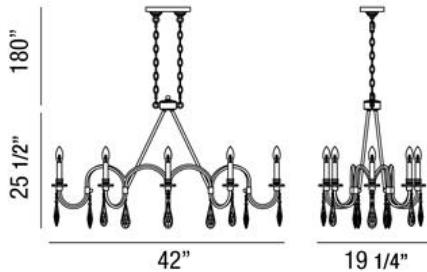

### Product Details

Item No.	:	25660-012
Finish	:	Bronze
Shade	:	Cognac Crystal
Length	:	42"
Width	:	19.25"
Height	:	25.5"
Est. Weight	:	29.37 lbs
Approval	:	cETLus

### BULB DETAILS

No. of Bulbs	:	8
Bulb Type	:	B10
Bulb Voltage	:	120V
Bulb Wattage	:	60W
Bulb Socket	:	E12
Input Voltage	:	120V
Dimmable	:	Yes
Bulb Included	:	No

### TECHNICAL DETAILS

Hanging Support Type	:	Chain
Chain Length	:	180"
Canopy Length	:	8"
Canopy Width	:	4.25"
Canopy Height	:	0.75"