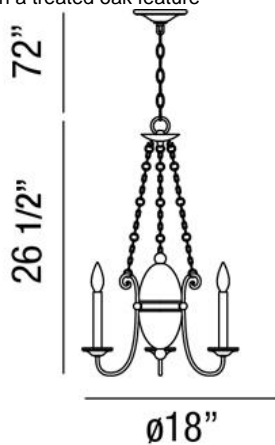

ALBERO, 3-LIGHT CHANDELIER

Product Details

Item No.	:	25605-013
Finish	:	Forged Iron
Shade	:	Wood
Diameter	:	18"
Height	:	26.5"
Est. Weight	:	8.14 lbs
Approval	:	cETLus

BULB DETAILS

No. of Bulbs	:	3
Bulb Type	:	B10
Bulb Voltage	:	120V
Bulb Wattage	:	60W
Bulb Socket	:	E12
Input Voltage	:	120V
Dimmable	:	Yes
Bulb Included	:	No

Options Available

ITEM NO.	FINISH	SHADE
25605-013	Forged Iron	Wood

Forged iron metal with a treated oak feature

TECHNICAL DETAILS

Hanging Support Type	:	Chain
Chain Length	:	72"
Canopy Diameter	:	5.5"
Canopy Height	:	1.25"