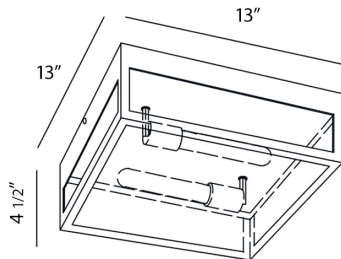

RETTO, 2-LIGHT FLUSHMOUNT

Product Details

Item No.	:	25604-016
Finish	:	Bronze
Shade	:	Clear Glass
Length	:	13"
Width	:	13"
Height	:	4.5"
Est. Weight	:	9.24 lbs
Approval	:	cETLus

BULB DETAILS

No. of Bulbs	:	2
Bulb Type	:	EDISON
Bulb Voltage	:	120V
Bulb Wattage	:	60W
Bulb Socket	:	E26
Input Voltage	:	120V
Dimmable	:	Yes
Bulb Included	:	Yes

Options Available

ITEM NO.	FINISH	SHADE
25604-016	Bronze	Clear Glass

Clear glass paneling with weathered bronze metal framework

TECHNICAL DETAILS

Canopy Length	:	12"
Canopy Width	:	12"
Canopy Height	:	1"

PROJECT INFORMATION