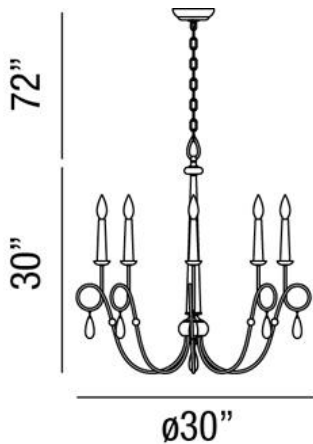

CORSO, 8-LIGHT CHANDELIER

Product Details

Item No.	:	25593-013
Finish	:	Wood With Rustic Iron
Diameter	:	30"
Height	:	30"
Est. Weight	:	20.24 lbs
Approval	:	cETLus

BULB DETAILS

No. of Bulbs	:	8
Bulb Type	:	B10
Bulb Voltage	:	120V
Bulb Wattage	:	60W
Bulb Socket	:	E12
Input Voltage	:	120V
Dimmable	:	Yes
Bulb Included	:	No

Options Available

ITEM NO.	FINISH	SHADE
25593-013	Wood With Rustic Iron	

Oil rubbed and sanded bronze finish with grained chestnut wood accents

TECHNICAL DETAILS

Hanging Support Type	:	Chain
Chain Length	:	72"
Canopy Diameter	:	5.25"
Canopy Height	:	1.5"