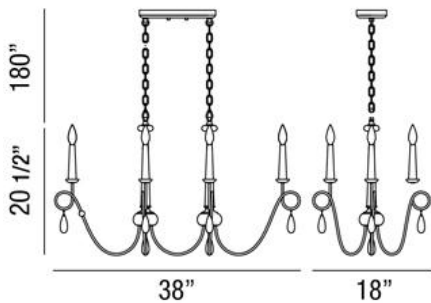

CORSO, 6-LIGHT CHANDELIER

Product Details

Item No.	:	25592-016
Finish	:	Wood With Rustic Iron
Length	:	38"
Width	:	18"
Height	:	20.5"
Est. Weight	:	16.28 lbs
Approval	:	cETLus

BULB DETAILS

No. of Bulbs	:	6
Bulb Type	:	B10
Bulb Voltage	:	120V
Bulb Wattage	:	60W
Bulb Socket	:	E12
Input Voltage	:	120V
Dimmable	:	Yes
Bulb Included	:	No

Options Available

ITEM NO.	FINISH	SHADE
25592-016	Wood With Rustic Iron	

Oil rubbed and sanded bronze finish with grained chestnut wood accents

TECHNICAL DETAILS

Hanging Support Type	:	Chain
Chain Length	:	180"
Canopy Length	:	11.75"
Canopy Width	:	4.5"
Canopy Height	:	1.25"