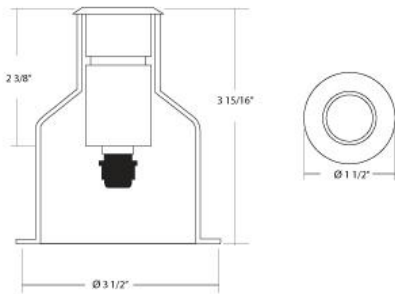

Options Available

ITEM NO.	FINISH	SHADE
23815-018	Stainless Steel