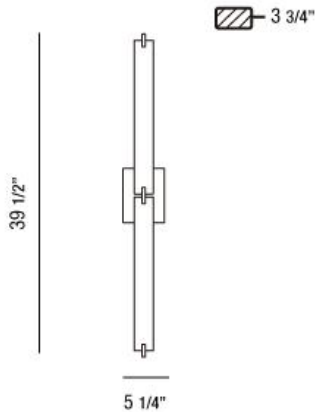

ZUMA, 6-LIGHT WALL SCONCE

Product Details

Item No.	:	23273-016
Finish	:	Chrome
Shade	:	Opal White
Width	:	5.25"
Height	:	39.5"
Max Extension	:	3.75"
Est. Weight	:	7.35 lbs
Approval	:	cCSAus

BULB DETAILS

No. of Bulbs	:	6
Bulb Type	:	G9
Bulb Voltage	:	120V
Bulb Wattage	:	40W
Bulb Socket	:	G9
Input Voltage	:	120V
Dimmable	:	Yes
Bulb Included	:	No

Options Available

ITEM NO.	FINISH	SHADE
23273-016	Chrome	Opal White
23273-023	Brushed Nickel	Opal White

Frosted tube glass with cast metal frame

PROJECT INFORMATION

Job Name: Date: Type:

Comments: