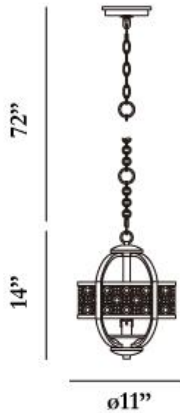

ARSENAL, 1-LIGHT CHANDELIER

Product Details

Item No.	:	23122-017
Finish	:	Ancient Bronze
Shade	:	Ancient Bronze
Diameter	:	11"
Height	:	14"
Est. Weight	:	9.02 lbs
Approval	:	cULus

BULB DETAILS

No. of Bulbs	:	1
Bulb Type	:	B10
Bulb Voltage	:	120V
Bulb Wattage	:	60W
Bulb Socket	:	E12
Input Voltage	:	120V
Dimmable	:	Yes
Bulb Included	:	No

Options Available

ITEM NO.	FINISH	SHADE
23122-017	Ancient Bronze	Ancient Bronze

Ancient bronze frame with antique gold perforated diffusion band

TECHNICAL DETAILS

Hanging Support Type	:	Chain
Chain Length	:	72"
Canopy Diameter	:	5.5"
Canopy Height	:	1"