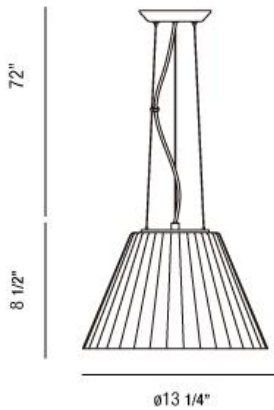

RIBO, 1-LIGHT SMALL PENDANT

Product Details

Item No.	:	23067-011
Finish	:	Chrome
Shade	:	Clear
Diameter	:	13.25"
Height	:	8.5"
Est. Weight	:	9.99 lbs
Approval	:	cETLus

BULB DETAILS

No. of Bulbs	:	1
Bulb Type	:	A19
Bulb Voltage	:	120V
Bulb Wattage	:	100W
Bulb Socket	:	E26
Input Voltage	:	120V
Dimmable	:	Yes
Bulb Included	:	No

Options Available

ITEM NO.	FINISH	SHADE
23067-011	Chrome	Clear
23067-028	Chrome	Red
23067-035	Chrome	Black
23067-042	Chrome	Opal White

TECHNICAL DETAILS

Hanging Support Type	:	Aircraft Cable
Aircraft Cable Length	:	72"
Canopy Diameter	:	5.5"
Canopy Height	:	0.75"

Ribbed cast glass with opal inner globediffuser and polished chrome hardware

PROJECT INFORMATION

Job Name: Date: Type:

Comments: