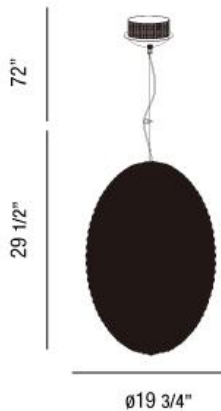

Options Available

ITEM NO.	FINISH	SHADE
23014-015	Chrome	Crystal

Clear crystal octagons, frameless, polished chrome canopy