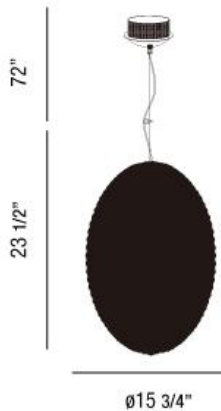

ENCORE, 18-LIGHT PENDANT

Product Details

Item No.	:	23013-018
Finish	:	Chrome
Shade	:	Crystal
Diameter	:	15.75"
Height	:	23.5"
Est. Weight	:	49.54 lbs
Approval	:	cULus

BULB DETAILS

No. of Bulbs	:	18
Bulb Type	:	G4
Bulb Voltage	:	12V
Bulb Wattage	:	10W
Bulb Socket	:	G4
Input Voltage	:	120V
Dimmable	:	Yes
Bulb Included	:	Yes

Options Available

ITEM NO.	FINISH	SHADE
23013-018	Chrome	Crystal

Clear crystal octagons, frameless, polished chrome canopy

TECHNICAL DETAILS

Hanging Support Type	:	Aircraft Cable
Aircraft Cable Length	:	72"
Canopy Diameter	:	7.5"
Canopy Height	:	6.75"