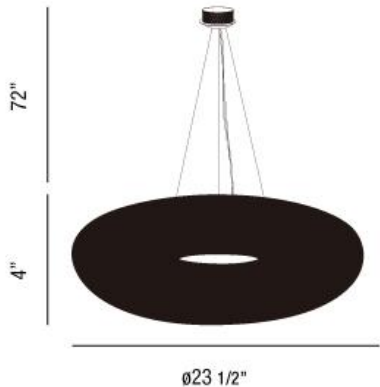

### Product Details

Item No.	:	23007-017
Finish	:	Chrome
Shade	:	Crystal
Diameter	:	23.5"
Height	:	4"
Est. Weight	:	30.05 lbs
Approval	:	cULus

### BULB DETAILS

No. of Bulbs	:	12
Bulb Type	:	G4
Bulb Wattage	:	10W
Bulb Socket	:	G4
Input Voltage	:	120V
Dimmable	:	Yes
Bulb Included	:	Yes

### TECHNICAL DETAILS

Hanging Support Type	:	Aircraft Cable
Aircraft Cable Length	:	72"
Canopy Diameter	:	6.75"
Canopy Height	:	6.75"