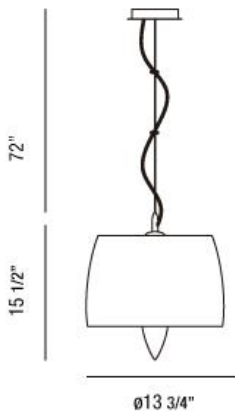

LOLA, 1-LIGHT PENDANT

Product Details

Item No.	:	22924-018
Finish	:	White
Shade	:	White
Diameter	:	13.75"
Height	:	15.5"
Est. Weight	:	12.32 lbs
Approval	:	cULus

BULB DETAILS

No. of Bulbs	:	1
Bulb Type	:	A19
Bulb Voltage	:	120V
Bulb Wattage	:	60W
Bulb Socket	:	E26
Input Voltage	:	120V
Dimmable	:	Yes
Bulb Included	:	No

Options Available

ITEM NO.	FINISH	SHADE
22924-018	White	White

Molded polycarbonate pure opal white shade

TECHNICAL DETAILS

Hanging Support Type	:	Aircraft Cable
Aircraft Cable Length	:	72"

PROJECT INFORMATION