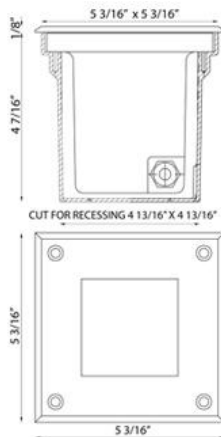

TECHNICAL DETAILS

Vertical Adjustment	:	15 degrees

PROJECT INFORMATION

Job Name: Date: Type:

Comments: