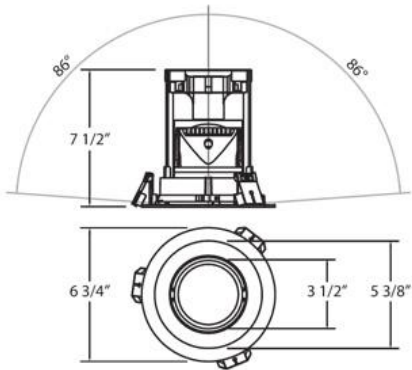

21814, 1-LIGHT PULL DOWN RECESSED, 13W LED

Product Details

Item No.	:	21814-013
Finish	:	White
Diameter	:	6.75"
Height	:	7.5"
Est. Weight	:	4.76 lbs
Approval	:	cETLus

BULB DETAILS

No. of Bulbs	:	1
Bulb Type	:	LED
Bulb Wattage	:	13W
Bulb Socket	:	LED
Input Voltage	:	120V
Dimmable	:	Yes
Lumens	:	930lm
Kelvin	:	3000K
CRI	:	85++
Bulb Included	:	Yes

Options Available

ITEM NO.	FINISH	SHADE
21814-013	White	

TECHNICAL DETAILS

Beam Angle	:	30 degrees
Vertical Adjustment	:	355 degrees
Horizontal Adjustment	:	86 degrees
Cut Hole	:	6.125"

PROJECT INFORMATION