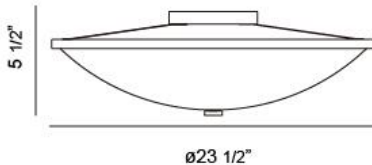

BLANKO, 5-LIGHT FLUSHMOUNT

Product Details

| | | |
|-------------|---|---------------------|
| Item No. | : | 20371-012 |
| Finish | : | Antique Brass |
| Shade | : | Frosted White Glass |
| Diameter | : | 23.5" |
| Height | : | 5.5" |
| Est. Weight | : | 13.2 lbs |
| Approval | : | cETLus |

TECHNICAL DETAILS

| | | |
|-------------------|---|-----|
| Power Wire Length | : | 6" |
| Canopy Diameter | : | 10" |
| Canopy Height | : | 1" |

PROJECT INFORMATION

Job Name: Date: Type:

Comments: