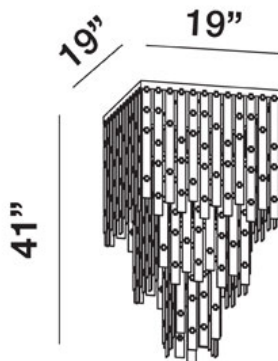

## SENSATION, 5-LIGHT FLUSHMOUNT

### Product Details

Item No.	:	19445-014
Finish	:	Chrome
Shade	:	Smoked Mirrored Glass
Length	:	19"
Width	:	19"
Height	:	41"
Est. Weight	:	38.5 lbs
Approval	:	cETLus

### Options Available

ITEM NO.	FINISH	SHADE
19445-014	Chrome	Smoked Mirrored Glass

Interlocking bands of matte silver bring a heightened sense of modernity to this family. Technically sound and aesthetically pleasing, the continuous and staggered links of silver are spaced evenly to allow the interior light to emanate. The rectangular shape of the design complements the links with a broader perspective. These are contemporary, cutting-edge fixtures that effortlessly retain Eurofase's classic techniques in their solid design.