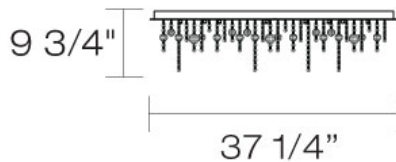

ALISSA, 26-LIGHT FLUSHMOUNT

Product Details

Item No.	:	19398-013
Finish	:	Chrome
Shade	:	Clear Crystal
Length	:	37.25"
Width	:	30"
Height	:	9.75"
Est. Weight	:	33.92 lbs
Approval	:	cETLus

BULB DETAILS

No. of Bulbs	:	26
Bulb Type	:	G4
Bulb Voltage	:	12V
Bulb Wattage	:	20W
Bulb Socket	:	G4
Input Voltage	:	120V
Dimmable	:	Yes
Bulb Included	:	Yes

TECHNICAL DETAILS

Power Wire Length	:	12"
Canopy Length	:	33.25"
Canopy Width	:	26.5"
Canopy Height	:	1.25"
Transformer	:	80W Magnetic x 9 pieces

PROJECT INFORMATION

Job Name: Date: Type:

Comments: