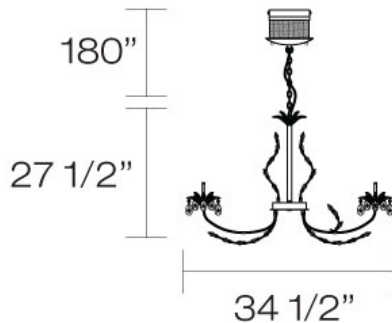

GISELLE, 12-LIGHT CHANDELIER

Product Details

Item No.	:	19394-015
Finish	:	Chrome
Shade	:	Clear Crystal
Diameter	:	34.5"
Height	:	27.5"
Est. Weight	:	43.54 lbs
Approval	:	cETLus

BULB DETAILS

No. of Bulbs	:	12
Bulb Type	:	BI-PIN
Bulb Voltage	:	12V
Bulb Wattage	:	20W
Bulb Socket	:	G4
Input Voltage	:	120V
Dimmable	:	Yes
Bulb Included	:	Yes

TECHNICAL DETAILS

Hanging Support Type	:	Chain
Chain Length	:	180"
Power Wire Length	:	204"
Canopy Diameter	:	7.125"
Canopy Height	:	1.75"
Transformer	:	300W Eaglerise Magnetic Transformer

PROJECT INFORMATION