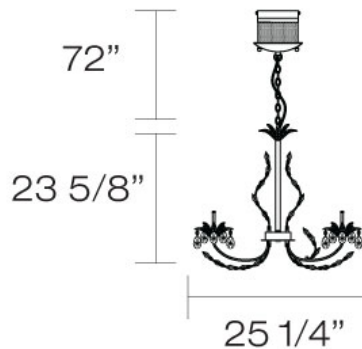

GISELLE, 8-LIGHT CHANDELIER

Product Details

Item No.	:	19393-018
Finish	:	Chrome
Shade	:	Clear Crystal
Diameter	:	25.25"
Height	:	24"
Est. Weight	:	29.26 lbs
Approval	:	cETLus

BULB DETAILS

No. of Bulbs	:	8
Bulb Type	:	BI-PIN
Bulb Voltage	:	12V
Bulb Wattage	:	20W
Bulb Socket	:	G4
Input Voltage	:	120V
Dimmable	:	Yes
Bulb Included	:	Yes

TECHNICAL DETAILS

Hanging Support Type	:	Chain
Chain Length	:	72"
Power Wire Length	:	144"
Canopy Diameter	:	7.125"
Canopy Height	:	1.75"
Transformer	:	200W Eaglerise Magnetic Transformer

PROJECT INFORMATION