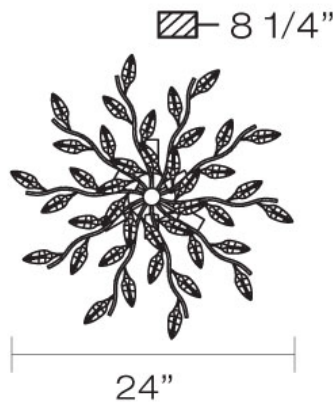

FELINA, 10-LIGHT FLUSHMOUNT

Product Details

Item No.	:	19383-019
Finish	:	Chrome
Shade	:	Clear Crystal
Diameter	:	24"
Height	:	8"
Est. Weight	:	15.4 lbs
Approval	:	cETLus

BULB DETAILS

No. of Bulbs	:	10
Bulb Type	:	B10
Bulb Voltage	:	120V
Bulb Wattage	:	40W
Bulb Socket	:	E12
Input Voltage	:	120V
Dimmable	:	Yes
Bulb Included	:	No

Options Available

ITEM NO.	FINISH	SHADE
19383-019	Chrome	Clear Crystal

Boughs of leaflet crystals spiral exquisitely from a central pin. The soft scattering of light provides a tactile yet cerebral ambiance that invites the soothing and tranquil patterns of nature indoors.

TECHNICAL DETAILS

Power Wire Length	:	6"
Canopy Diameter	:	4.75"
Canopy Height	:	1.25"

PROJECT INFORMATION

Job Name: Date: Type:

Comments: