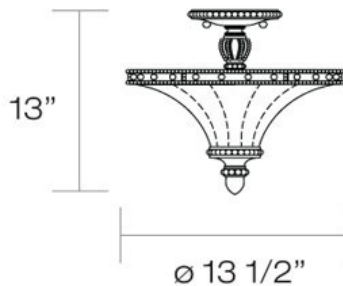

BEAUCHAMP, 2-LIGHT SEMI FLUSHMOUNT

Product Details

Item No.	:	19337-012
Finish	:	Nickel
Shade	:	Clear Glass
Diameter	:	13.5"
Height	:	13"
Est. Weight	:	9.99 lbs
Approval	:	cULus

BULB DETAILS

No. of Bulbs	:	2
Bulb Type	:	B10
Bulb Voltage	:	120V
Bulb Wattage	:	60W
Bulb Socket	:	E12
Input Voltage	:	120V
Dimmable	:	Yes
Bulb Included	:	No

Options Available

ITEM NO.	FINISH	SHADE
19337-012	Nickel	Clear Glass

Regally impressive, this luxurious showpiece stops short at nothing in its intricate detailing and stunningly handcrafted artisanship. Crystal beads are draped elegantly towards the arms and encircle the silver chandelier double-frame base. Faux candles are firmly set in glossed chrome bases that reflect their resplendent lighting. The collective effect of the miniature detailing and the crowned curves makes this family truly magnificent.

TECHNICAL DETAILS

Canopy Diameter	:	5.5"
Canopy Height	:	1.25"

PROJECT INFORMATION

Job Name: Date: Type:

Comments: