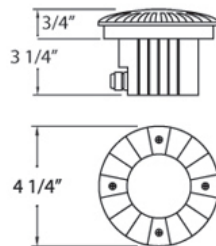

14749, INGROUND, 1X1W LED

Options Available

ITEM NO.	FINISH	SHADE
14749-018	Black	Black

Multi direction marker light. 120V input, built in driver. Polycarbonate lens. Powder coat finishing. Cast aluminum metal body. Polycarbonate mounting housing included. Long life, energy efficient, low maintenance LED technology.

Product Details

Item No.	:	14749-018
Finish	:	Black
Shade	:	Black
Length	:	4.25"
Width	:	4.25"
Diameter	:	4.25"
Height	:	3.25"
Max Extension	:	0.75"
Est. Weight	:	1.94 lbs
IP Rating	:	IP 67
Approval	:	cETLus

BULB DETAILS

No. of Bulbs	:	1
Bulb Type	:	LED
Bulb Wattage	:	1W
Bulb Socket	:	LED
Input Voltage	:	120V
Dimmable	:	No
Kelvin	:	3000K
Bulb Included	:	Yes

TECHNICAL DETAILS

Cut Hole	:	4"
----------	---	----