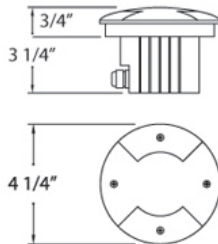

### Options Available

ITEM NO.	FINISH	SHADE
14748-011	Black	Black

Dual direction marker light. 120V input, built in driver. Polycarbonate lens. Powder coat finishing. Cast aluminum metal body. Polycarbonate mounting housing included. Long life, energy efficient, low maintenance LED technology.

### Product Details

Item No.	:	14748-011
Finish	:	Black
Shade	:	Black
Length	:	4.25"
Width	:	4.25"
Diameter	:	4.25"
Height	:	3.25"
Max Extension	:	0.75"
Est. Weight	:	1.63 lbs
IP Rating	:	IP 67
Approval	:	cETLus

### TECHNICAL DETAILS

Cut Hole	:	4"
----------	---	----