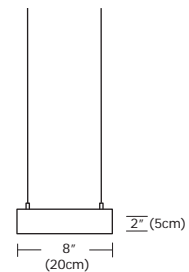

LYRA 60 & 120

Description: Lyra series of 60" (152cm) and 120" (305cm) linear suspensions combine T5 fluorescent and MR16 halogen lamps for application in offices, hallways, retail, conference rooms, kitchens or contemporary dining. 26" (66cm), 48" (122cm) and 96" (244cm) versions also available. White diffuser for fluorescents, soft diffusing lenses and eggcrate louvers prevent glare from MR16s. Constructed of extruded aluminum alloy in satin aluminum, black or white finish. 58" (147cm) of field adjustable mounting cable. Clear electrical cable can be field wired for separate switching between fluorescent and halogen sources (may dim halogen). Two or four T5-3500K high output fluorescent lamps (included) provide diffused direct/indirect light. Three or six 50 watt GE ConstantColor® MR16 lamps (included) provide directional light. MR16 lamp holders are adjustable on the vertical and horizontal axes. Low voltage electronic transformers and electronic ballasts included. All available in 120V, 230V (50Hz) or 277V (60Hz).

Diffuser: White

Body Finish: Satin Aluminum, Black or White

Lamp: 60 - 3xMR16/GU5.3/50W/12V + 2xT5HO/MINI-BIPIN/54W
120 - 6xMR16/GU5.3/50W/12V + 4xT5HO/MINI-BIPIN/54W

Total Wattage: 60 - 258W
120 - 516W

Dimmer: Halogen - low voltage electronic
Fluorescent - electronic ballast; not dimmable

Dimensions: 60 - L 60" x W 8" x H 2"
L 152cm x W 20cm x H 5cm
120 - L 120" x W 8" x H 2"
L 305cm x W 20cm x H 5cm

Weight: 60 - 13 lbs (6 kg)
120 - 24 lbs (11 kg)

Ordering Code	Size	Finish	Voltage
LYRA	60	SA	Standard 120V (leave blank)
	-60" (152cm) -120" (305cm)	-SA - Satin Aluminum -WH - White -BK - Black	-2 - 230V 50Hz -3 - 277V 60Hz