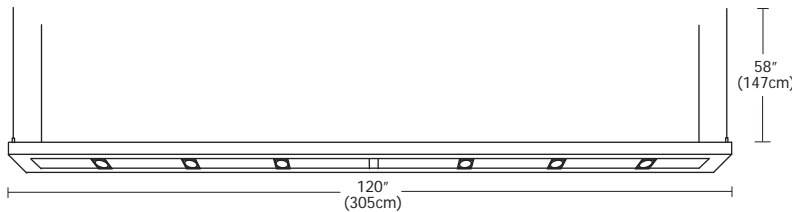

LYRA 60 & 120

Description: Lyra series of 60" (152cm) and 120" (305cm) linear suspensions combine T5 fluorescent and MR16 halogen lamps for application in offices, hallways, retail, conference rooms, kitchens or contemporary dining. 26" (66cm), 48" (122cm) and 96" (244cm) versions also available. White diffuser for fluorescents, soft diffusing lenses and eggcrate louvers prevent glare from MR16s. Constructed of extruded aluminum alloy in satin aluminum, black or white finish. 58" (147cm) of field adjustable mounting cable. Clear electrical cable can be field wired for separate switching between fluorescent and halogen sources (may dim halogen). Two or four T5-3500K high output fluorescent lamps (included) provide diffused direct/indirect light. Three or six 50 watt GE ConstantColor® MR16 lamps (included) provide directional light. MR16 lamp holders are adjustable on the vertical and horizontal axes. Low voltage electronic transformers and electronic ballasts included. All available in 120V, 230V (50Hz) or 277V (60Hz).

Dimensions: 60 - L 60" x W 8" x H 2"
L 152cm x W 20cm x H 5cm
120 - L 120" x W 8" x H 2"
L 305cm x W 20cm x H 5cm

Weight: 60 - 13 lbs (6 kg)
120 - 24 lbs (11 kg)

Ordering Code	Size	Finish	Voltage
LYRA	60	SA	Standard 120V (leave blank)
	-60" (152cm) -120" (305cm)	-SA - Satin Aluminum -WH - White -BK - Black	-2 - 230V 50Hz -3 - 277V 60Hz