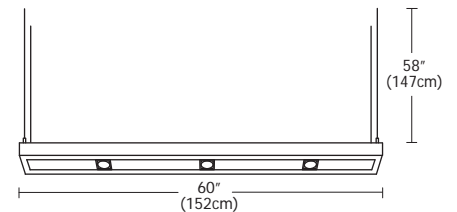

Dimensions: 60 - L 60" x W 8" x H 2"
L 152cm x W 20cm x H 5cm
120 - L 120" x W 8" x H 2"
L 305cm x W 20cm x H 5cm

Weight: 60 - 13 lbs (6 kg)
120 - 24 lbs (11 kg)

Ordering Code	Size	Finish	Voltage
LYRA	60	SA	Standard 120V (leave blank)
	-60" (152cm) -120" (305cm)	-SA - Satin Aluminum -WH - White -BK - Black	-2 - 230V 50Hz -3 - 277V 60Hz