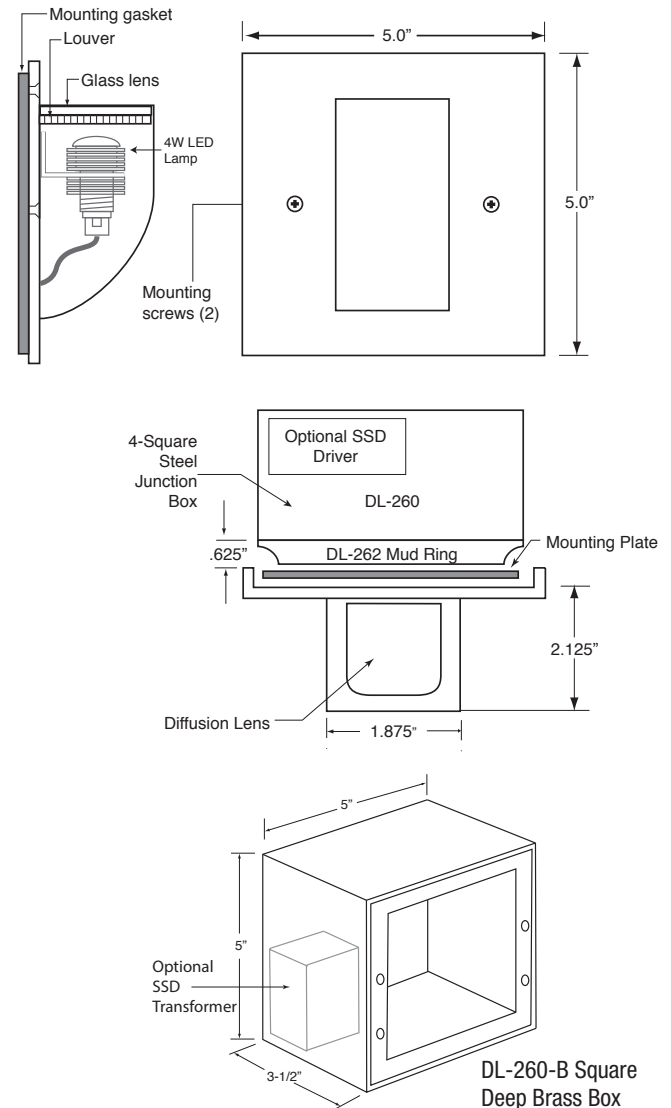

Solid Brass Accent Lighting Fixture Suitable for Interior and Exterior
Lamping: 1 x 4W LED Lumens: 170

GET A QUOTE >

PROJECT	TYPE	CATALOG NUMBER
---------	------	----------------

Fixture Description:

A cast brass wet location wall sconce utilizing a 4 watt, 170 lumens energy saving 35,000 hour LED lamp for uplighting, downlighting, wall washing or grazing illumination techniques.

Construction:

A solid brass sand casting with a glass sealed louvered aperture.

Electrical:

DLED-126: Remote 12V power supply required. **DLED-126-SSD:** 120V feed wire to 120V, 277V LV. Integral electronic solid state power supply requiring a 120V-AC feed and supplying 12 Volt AC power to the led module. Power supply is dimmable using reverse phase technology with a neutral present.

Optional Housings

Cat. Number	Description
DL-260	4" square deep steel box
DL-260-B	Square deep brass box
DL-262	2 gang 1/2" raised mounting ring for use with DL-260 housing (included with face plate)

Lamping

Cat. Number	Description
406	4W 2750K LED, Spot or Flood (40°), 170 lumens 12V AC/DC, Optional beam patterns available

To Form a Catalog Number:	Part No.	Voltage	Location	Lens	Lamp	Finish
	DLED-126-SSD	120V	DRY	B	406	4
Which Specifies:	DLED-126-SSD Includes SSD driver	277V	DAMP	A - Linear B - Diffusion	406- 4W 2750K LED FL-Flood SP-Spot (other color temps. available)	4 - White See all finishes above
	DLED-126 Requires 12V remote AC/DC power supply	12V	WET			