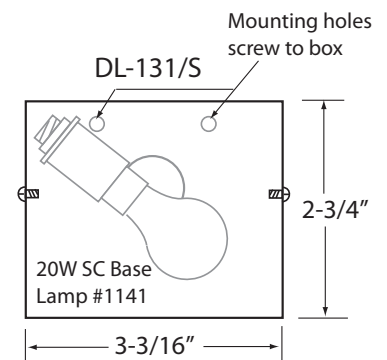

DL-131S and DL-131L Light Wedge SPECIFICATION SHEET

Accent Lighting for Wet Location

Lamping: 1 x 20W SC Base Lamp

Cat. No. DL-131S - _____ Cat. No. DL-131L - _____

Type:

Project:

Date:

Fixture Description:

Remote 12-volt power supply.

Mounting:

Fixtures may mount directly to wood or mount to DL-241 Steel* or DL-241 Brass for large Wedge, or DL-240 Brass for small Wedge.

*DL-241 Steel Box is a Bowers 104-2-1/2 (2-1/8" x 2-1/8" x 4")

Lamp:

#1141 20 watt bayonet mount SC Base lamp.

Lenses:

None. Open at bottom.

TO FORM A CATALOG NUMBER: WHICH SPECIFIES:

Part #
DL-131-L
Light Wedge (Large)

Finish
5
Ancient Bronze

OPTIONS:
DL-131-L and -S REQUIRES REMOTE TRANSFORMER