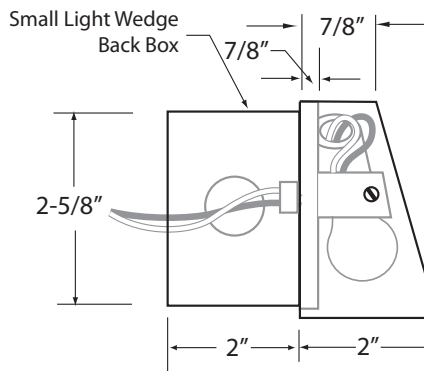

DL-131S and DL-131L Light Wedge SPECIFICATION SHEET

Accent Lighting for Wet Location

Lamping: 1 x 20W SC Base Lamp

Cat. No. DL-131S - _____ Cat. No. DL-131L - _____

Type:

Project:

Date:

Fixture Description:

A brass wet location surface mounted down accent light. Designed primarily for post, deck and step lighting, where a rustic wedge shape is desired.

Construction:

Solid brass mounting plate and cover.

Electrical:

Remote 12-volt power supply.

Mounting:

Fixtures may mount directly to wood or mount to DL-241 Steel* or DL-241 Brass for large Wedge, or DL-240 Brass for small Wedge.

*DL-241 Steel Box is a Bowers 104-2-1/2 (2-1/8" x 2-1/8" x 4")

Lamp:

#1141 20 watt bayonet mount SC Base lamp.

Lenses:

None. Open at bottom.

TO FORM A CATALOG NUMBER: WHICH SPECIFIES:

Part #
DL-131-L
Light Wedge (Large)

Finish
5
Ancient Bronze

OPTIONS:
DL-131-L and -S REQUIRES REMOTE TRANSFORMER