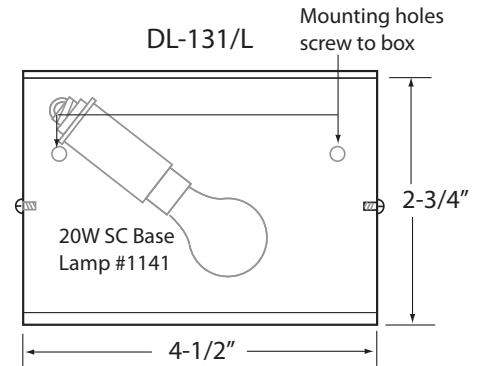

DL-131S and DL-131L Light Wedge SPECIFICATION SHEET

Accent Lighting for Wet Location

Lamping: 1 x 20W SC Base Lamp

Cat. No. DL-131S - _____ Cat. No. DL-131L - _____

Type:

Project:

Date:

Fixture Description:

Remote 12-volt power supply.

Mounting:

Fixtures may mount directly to wood or mount to DL-241 Steel* or DL-241 Brass for large Wedge, or DL-240 Brass for small Wedge.

*DL-241 Steel Box is a Bowers 104-2-1/2 (2-1/8" x 2-1/8" x 4")

Lamp:

#1141 20 watt bayonet mount SC Base lamp.

Lenses:

None. Open at bottom.

TO FORM A CATALOG NUMBER: WHICH SPECIFIES:

Part #
DL-131-L
Light Wedge (Large)

Finish
5
Ancient Bronze

OPTIONS:
DL-131-L and -S REQUIRES REMOTE TRANSFORMER