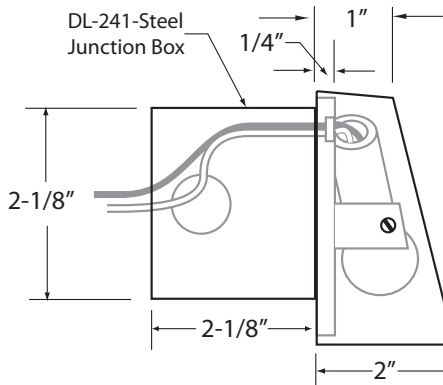

Remote 12-volt power supply.

Mounting:

Fixtures may mount directly to wood or mount to DL-241 Steel* or DL-241 Brass for large Wedge, or DL-240 Brass for small Wedge.

*DL-241 Steel Box is a Bowers 104-2-1/2 (2-1/8" x 2-1/8" x 4")

Lamp:

#1141 20 watt bayonet mount SC Base lamp.

Lenses:

None. Open at bottom.

TO FORM A CATALOG NUMBER: WHICH SPECIFIES:

Part #
DL-131-L
Light Wedge (Large)

Finish
5
Ancient Bronze

OPTIONS:
DL-131-L and -S REQUIRES REMOTE TRANSFORMER