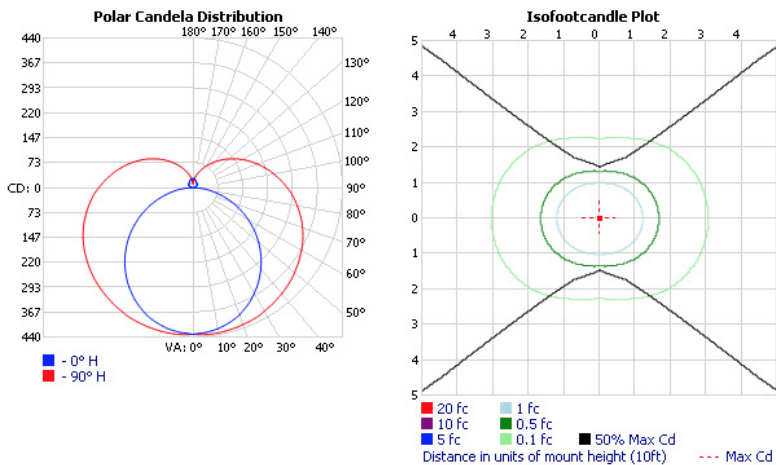

#### Dimensions

A	B
2.36"	49.21"
2.36"	94.48"

### Photometric Data