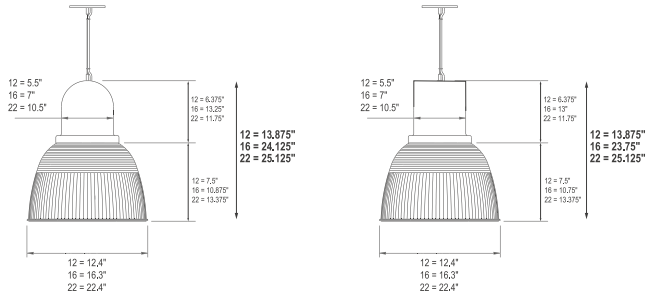

Dimensions

Ordering Information:

Example: (D952-LED-12-20-50-UNV-PA-F-TAL-CXX-BI)

D952-LED

Series	Size	Wattage/Lumen	Color Temp.	Voltage	Reflector Type	Style	Finish	Mounting	Options
LED High Bay	12 12"	20 20W/2560^{1,2}	30 3000K	UNV 120-277V	PA Polished Aluminum	F Flat Top	TAL Textured Aluminum	Cxx Mounting Cable (xx=inches, ceiling to top of the fixture)	CFL Clear Flat Lens
	16 16"	30 30W/3840^{1,2}	35 3500K		WH White Aluminum	D Dome Top	TBK Textured Black		PDL Prismatic Drop Lens
	22 22"	40 40W/5120^{1,2}	40 4000K		PR Prismatic Acrylic	TBZ Textured Bronze	WG Wire Guard		
		60 60W/7680^{1,2}	50 5000K		TWH Textured White	PCR Polycarbonate Reflector			
		80 80W/10240^{1,2,3}			AL Aluminum	RMB Remote Mount Ballast			
	120 120W/15360^{1,2,3}		BK Black	DL Drop Lens					
					SL Silicon Lens				
					CL Conical Lens				
					FL Flat Lens				
					DM 0-10 Dimming				
					BI Bi-Level Dimming				
					EM Emergency				

Digitize your light.™

©2015 Deco Lighting, www.getdeco.com T: (800) 613-DECO F: (310) 366-6855
Note : Specifications subject to change without notice. Rev Date: 4/28/15 #2

DECO LIGHTING