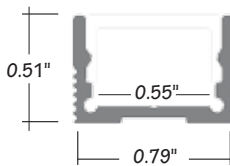

ALP-70 SURFACE MOUNT
LENGTHS 49.25" , 98.5"
LENS Frosted
FINISH Anodized Aluminum