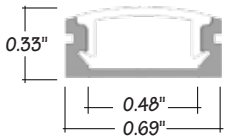

COMPATIBLE ALUMINUM PROFILES

ALU-SF SURFACE MOUNT
LENGTHS 39^{3/8}" , 78^{7/8}" , 98"
LENS Clear , Frosted
FINISH Anodized Aluminum , Black