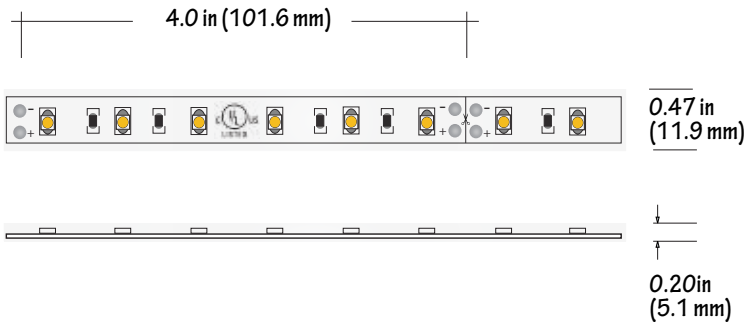

LSMW-25 2.2W Outdoor Flexible LED Strip

SPECIFICATION SHEET

JOB NAME: _____
LOCATION: _____
QUOTE/REF#: _____

LSMW-25 is an outdoor flexible LED strip capable of delivering 185 Lumens of light output per ft. This 24V LED strip is dimmable and rated to last 50,000 hours making it an excellent replacement for halogen lighting. Its innovative low profile design makes it suitable for cove lighting, under cabinets, architectural and aesthetic enhancements.

SPECIFICATIONS

INPUT VOLTAGE	24V DC
POWER CONSUMPTION	2.2W per foot
LUMEN OUTPUT	185 Lumens per foot
NO. OF LEDs	18 LEDs per foot
BEAM ANGLE	120°
CRI	95+
DIMMING	MLV, ELV, 0-10 and TRIAC
MAXIMUM RUN LENGTH	30 Feet
FIELD CUTTABLE	Every 4 in
IP RATING	IP65 wet location (outdoor)
LUMEN MAINTENANCE	50,000 hrs.
OPERATING TEMPERATURE	-40°F(-40°C)~+140°F(+60°C)
BINNING	1.5 Step Macadam Elipse
CERTIFICATIONS	UL listed, TITLE 24 JA8
DIMENSIONS	0.4" x 0.08 (width x height)

FEATURES

- 2.2W per Foot
- 185 Lumens
- 95+ CRI
- California TITLE 24 JA8 compliant
- Ideal for outdoor / wet rated applications
- Suitable for accent or ambient lighting
- Multiple CCT options available
- Superior COLOR RENDERING INDEX (CRI)
- UL Listed
- Dimmable with CORE Lighting dimmable drivers

	COLOR TEMP	CRI	LUMEN/FT
	2700K	94	176
	3000K	94	178
	3500K	94	180
	4000K	94	182
	5000K	96	184
	6000K	97	185