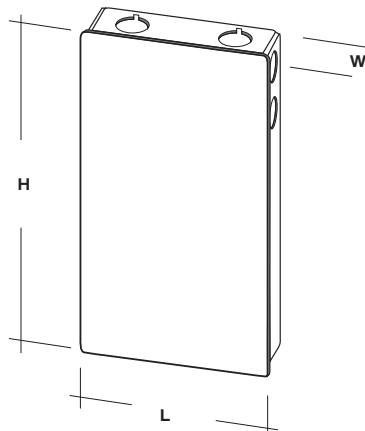

LSMW-25 2.2W Outdoor Flexible LED Strip

COMPATIBLE TRANSFORMERS

PSDE SERIES 0-10V DIMMING WITH JUNCTION BOX

PSDE-100W-24V-010-JB CLASS 2 12.32" x 1.77" x 1.67"

LUTRON 1% 2 OR 3-WIRE DIMMING

LTEA4U1UKL-CV240 CLASS 2 4.0" x 1.5" x 4.0"

L3DA4U1UKL-CV240 CLASS 2 4.0" x 1.5" x 4.0"

LUTRON 1%

PSDE-96W-24V-ECO CLASS 2 10.5" x 3.0" x 2.0"