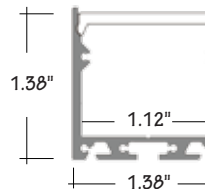

ALP-140 SURFACE / SUSPENDED
LENGTHS 49.25" and 98.5"
LENS Frosted
FINISH Anodized Aluminum