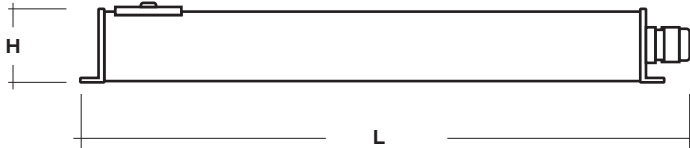

LSMW-25 2.2W Outdoor Flexible LED Strip

COMPATIBLE TRANSFORMERS

PSDE SERIES 0-10V DIMMING WITH JUNCTION BOX

PSDE-100W-24V-010-JB CLASS 2 12.32" x 1.77" x 1.67"

LUTRON 1% 2 OR 3-WIRE DIMMING

LTEA4U1UKL-CV240 CLASS 2 4.0" x 1.5" x 4.0"

L3DA4U1UKL-CV240 CLASS 2 4.0" x 1.5" x 4.0"

LUTRON 1%

PSDE-96W-24V-ECO CLASS 2 10.5" x 3.0" x 2.0"