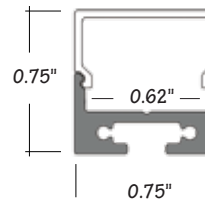

ALP-80 SURFACE / SUSPENDED
LENGTHS 49.25" , 98.5"
LENS Frosted
FINISH Anodized Aluminum