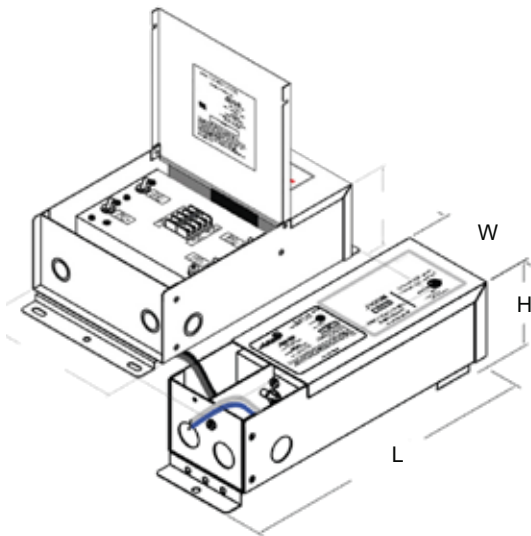

PSDH SERIES HIGH PERFORMANCE MLV

PSDH-48W-24V	CLASS 2	11.25" x 3.37" x 3.25"
PSDH-96W-24V	CLASS 2	11.25" x 3.37" x 3.25"
PSDH-288W-24V	CLASS 2	14.25" x 8.43" x 4.43"