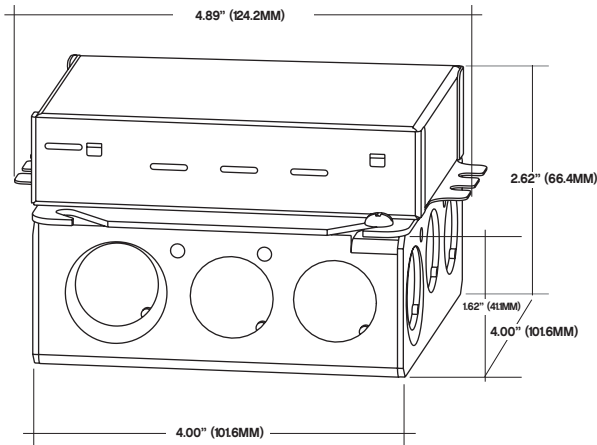

LSMW-25 2.2W Outdoor Flexible LED Strip

COMPATIBLE TRANSFORMERS

PSDE SERIES 0-10V DIMMING WITH JUNCTION BOX

PSDE-100W-24V-010-JB CLASS 2 12.32" x 1.77" x 1.67"

LUTRON 1% 2 OR 3-WIRE DIMMING

LTEA4U1UKL-CV240 CLASS 2 4.0" x 1.5" x 4.0"

L3DA4U1UKL-CV240 CLASS 2 4.0" x 1.5" x 4.0"

LUTRON 1%

PSDE-96W-24V-ECO CLASS 2 10.5" x 3.0" x 2.0"