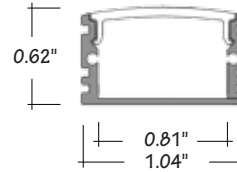

ALU-DS100 SURFACE MOUNT
LENGTHS 39^{3/8}" 78"
LENS Clear and Frosted
FINISH Anodized Aluminum