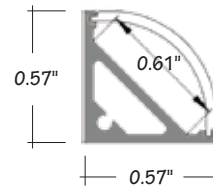

## COMPATIBLE ALUMINUM PROFILES

**ALU-SF SURFACE MOUNT**  
**LENGTHS** 39<sup>3/8</sup>" , 78<sup>7/8</sup>" , 98"  
**LENS** Clear , Frosted  
**FINISH** Anodized Aluminum , Black

**ALU-DS100 SURFACE MOUNT**  
**LENGTHS** 39<sup>3/8</sup>" 78"  
**LENS** Clear and Frosted  
**FINISH** Anodized Aluminum

**ALU-CN SURFACE / CORNER**  
**LENGTHS** 39<sup>3/8</sup>" , 78<sup>7/8</sup>" , 98"  
**LENS** Clear , Frosted  
**FINISH** Anodized Aluminum , Black

**ALP-50C SURFACE / CORNER**  
**LENGTHS** 49.25" , 98.5"  
**LENS** Frosted  
**FINISH** Anodized Aluminum