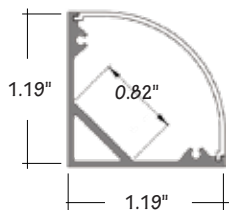

ALP-100C SURFACE / CORNER
LENGTHS 49.25" and 98.5"
LENS Frosted
FINISH Anodized Aluminum