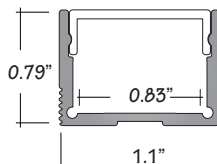

ALP-130 SURFACE / SUSPENDED
LENGTHS 49.25" and 98.5"
LENS Frosted
FINISH Anodized Aluminum