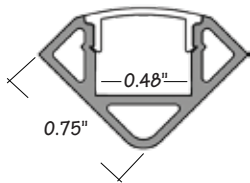

ALU-CN SURFACE / CORNER
LENGTHS 39^{3/8}" , 78^{7/8}" , 98"
LENS Clear , Frosted
FINISH Anodized Aluminum , Black