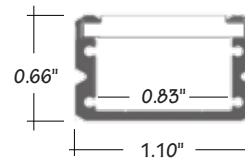

ALP-90 SURFACE MOUNT
LENGTHS 48" and 96"
LENS Frosted
FINISH Anodized Aluminum