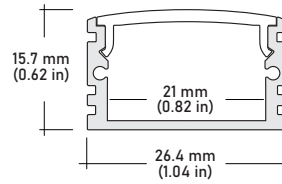

SPECIFICATIONS

INPUT VOLTAGE	24V DC
POWER CONSUMPTION	3.6W per foot
LUMEN OUTPUT	307 Lumens per foot (30K)
NO. OF LEDs	64 LEDs per foot
BEAM ANGLE	120°
CRI	90+
DIMMING	Standard CL dimmers
MAXIMUM RUN LENGTH	21 Feet
FIELD CUTTABLE	Every 2.8 in
IP RATING	IP45 dry location (indoor)
LUMEN MAINTENANCE	50,000 hrs.
OPERATING TEMPERATURE	-40°F(-40°C)~+140°F(+60°C)
BINNING	1.5 Step Macadam Elipse
CERTIFICATIONS	UL listed, TITLE 24 JA8
DIMENSIONS	0.47" x 0.08 (width x height)

NOTE:

- 1** = Custom length per Ft. cuttable every 2.8"
- 2** = Custom color finishes require powder coating. Allow 7 days lead time.

LSM-35WD 3.6W Indoor Auto Warm-Dim Flexible LED Strip

COMPATIBLE ALUMINUM PROFILES

ALU-SF Surface
LENGTHS 39^{3/8"} | 78^{7/8"} | 98"
LENS Clear, Frosted
FINISH Silver | Black

ALU-DS100 Surface Wide
LENGTHS 39^{3/8"} | 78^{7/8"} | 96"
LENS Clear, Frosted
FINISH Silver

ALU-CN Surface, Corner
LENGTHS 39^{3/8"} | 78^{7/8"} | 96"
LENS Clear, Frosted
FINISH Silver | Black

ALP-50C Surface, Corner
LENGTHS 49.25" | 98.5"
LENS Frosted
FINISH White | Black | Silver

ALP-20 Surface
LENGTHS 49.25" | 98.5"
LENS Frosted
FINISH White | Black | Silver

ALP-20R Recessed
LENGTHS 49.25" | 98.5"
LENS Frosted
FINISH White | Black | Silver