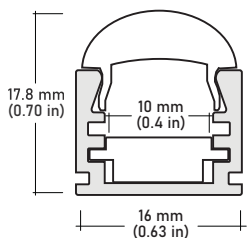

ALU-SF Surface
LENGTHS 39^{3/8"} | 78^{7/8"} | 98"
LENS Clear, Frosted
FINISH Silver | Black

ALU-DS100 Surface Wide
LENGTHS 39^{3/8"} | 78^{7/8"} | 96"
LENS Clear, Frosted
FINISH Silver

ALU-CN Surface, Corner
LENGTHS 39^{3/8"} | 78^{7/8"} | 96"
LENS Clear, Frosted
FINISH Silver | Black

ALP-50C Surface, Corner
LENGTHS 49.25" | 98.5"
LENS Frosted
FINISH White | Black | Silver

ALP-20 Surface
LENGTHS 49.25" | 98.5"
LENS Frosted
FINISH White | Black | Silver

ALP-20R Recessed
LENGTHS 49.25" | 98.5"
LENS Frosted
FINISH White | Black | Silver

ALP-35 Surface
LENGTHS 48" | 96"
LENS Frosted
FINISH Silver

ALP-60R Recessed
LENGTHS 49.25" | 98.5"
LENS Frosted
FINISH White | Black | Silver

ALP-60 Surface
LENGTHS 49.25" | 98.5"
LENS Frosted
FINISH White | Black | Silver

ALP-70 Surface
LENGTHS 49.25" | 98.5"
LENS Frosted
FINISH White | Black | Silver

ALP-65 Surface
LENGTHS 49.25" | 98.5"
LENS Frosted
FINISH Silver
OPTICS 10° | 30° | 60°

ALP-70 Surface, Suspended
LENGTHS 49.25" | 98.5"
LENS Frosted
FINISH Silver