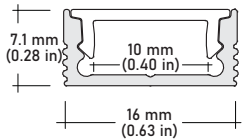

SPECIFICATIONS

INPUT VOLTAGE	24V DC
POWER CONSUMPTION	3.6W per foot
LUMEN OUTPUT	307 Lumens per foot (30K)
NO. OF LEDs	64 LEDs per foot
BEAM ANGLE	120°
CRI	90+
DIMMING	Standard CL dimmers
MAXIMUM RUN LENGTH	21 Feet
FIELD CUTTABLE	Every 2.8 in
IP RATING	IP45 dry location (indoor)
LUMEN MAINTENANCE	50,000 hrs.
OPERATING TEMPERATURE	-40°F(-40°C)~+140°F(+60°C)
BINNING	1.5 Step Macadam Elipse
CERTIFICATIONS	UL listed, TITLE 24 JA8
DIMENSIONS	0.47" x 0.08 (width x height)

ALU-SF Surface
LENGTHS 39^{3/8"} | 78^{7/8"} | 98"
LENS Clear, Frosted
FINISH Silver | Black

ALU-DS100 Surface Wide
LENGTHS 39^{3/8"} | 78^{7/8"} | 96"
LENS Clear, Frosted
FINISH Silver

ALU-CN Surface, Corner
LENGTHS 39^{3/8"} | 78^{7/8"} | 96"
LENS Clear, Frosted
FINISH Silver | Black

ALP-50C Surface, Corner
LENGTHS 49.25" | 98.5"
LENS Frosted
FINISH White | Black | Silver

ALP-20 Surface
LENGTHS 49.25" | 98.5"
LENS Frosted
FINISH White | Black | Silver

ALP-20R Recessed
LENGTHS 49.25" | 98.5"
LENS Frosted
FINISH White | Black | Silver