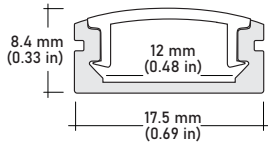

SPECIFICATIONS

INPUT VOLTAGE	24V DC
POWER CONSUMPTION	3.6W per foot
LUMEN OUTPUT	307 Lumens per foot (30K)
NO. OF LEDs	64 LEDs per foot
BEAM ANGLE	120°
CRI	90+
DIMMING	Standard CL dimmers
MAXIMUM RUN LENGTH	21 Feet
FIELD CUTTABLE	Every 2.8 in
IP RATING	IP45 dry location (indoor)
LUMEN MAINTENANCE	50,000 hrs.
OPERATING TEMPERATURE	-40°F(-40°C)~+140°F(+60°C)
BINNING	1.5 Step Macadam Elipse
CERTIFICATIONS	UL listed, TITLE 24 JA8
DIMENSIONS	0.47" x 0.08 (width x height)

	COLOR TEMP	CRI	LUMEN/FT
	1800K	90	315
	2700K	90	348
	3000K	90	348

LSM-35WD 3.6W Indoor Auto Warm-Dim Flexible LED Strip

STANDARD ORDERING CODE

Model	Color Temp	Length	Voltage	Profile
LSM-35WD	18K/27K 1800K/2700K	16 16.4 Ft.	24 24 Volts	² See p3 for options
	18K/30K 1800K/3000K	100 100 Ft.		
	¹ XX per Ft.			

ALU-SF Surface
LENGTHS 39^{3/8"} | 78^{7/8"} | 98"
LENS Clear, Frosted
FINISH Silver | Black

ALU-DS100 Surface Wide
LENGTHS 39^{3/8"} | 78^{7/8"} | 96"
LENS Clear, Frosted
FINISH Silver

ALU-CN Surface, Corner
LENGTHS 39^{3/8"} | 78^{7/8"} | 96"
LENS Clear, Frosted
FINISH Silver | Black