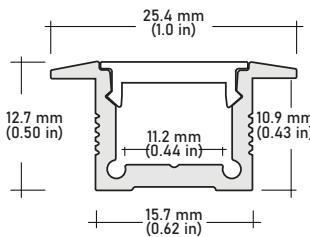

ALU-SF Surface
LENGTHS 39^{3/8"} | 78^{7/8"} | 98"
LENS Clear, Frosted
FINISH Silver | Black

ALU-DS100 Surface Wide
LENGTHS 39^{3/8"} | 78^{7/8"} | 96"
LENS Clear, Frosted
FINISH Silver

ALU-CN Surface, Corner
LENGTHS 39^{3/8"} | 78^{7/8"} | 96"
LENS Clear, Frosted
FINISH Silver | Black

ALP-50C Surface, Corner
LENGTHS 49.25" | 98.5"
LENS Frosted
FINISH White | Black | Silver

ALP-20 Surface
LENGTHS 49.25" | 98.5"
LENS Frosted
FINISH White | Black | Silver

ALP-20R Recessed
LENGTHS 49.25" | 98.5"
LENS Frosted
FINISH White | Black | Silver

ALP-35 Surface
LENGTHS 48" | 96"
LENS Frosted
FINISH Silver

ALP-60R Recessed
LENGTHS 49.25" | 98.5"
LENS Frosted
FINISH White | Black | Silver

ALP-60 Surface
LENGTHS 49.25" | 98.5"
LENS Frosted
FINISH White | Black | Silver