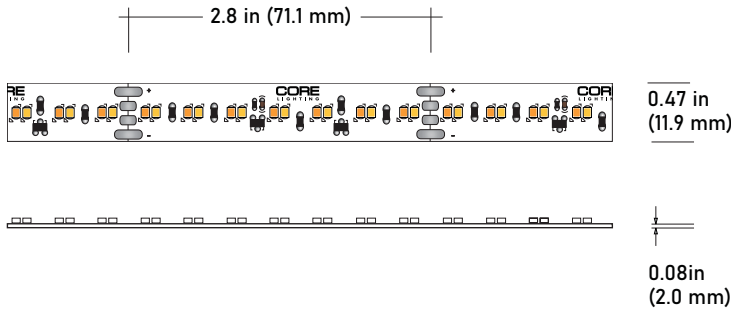

LSM-35WD 3.6W Indoor Auto Warm-Dim Flexible LED Strip

JOB NAME: _____
LOCATION: _____
QUOTE/REF#: _____

LSM-35WD is a warm-dim LED strip with smart chip technology. Using a standard wall box dimmer, this LED strip automatically shifts color temperature from 3000K down to 1800K as it is being dimmed down. LSM-35WD provides warm-dim technology at a fraction of the price without the need for any special lighting control system.

SPECIFICATIONS

INPUT VOLTAGE	24V DC
POWER CONSUMPTION	3.6W per foot
LUMEN OUTPUT	307 Lumens per foot (30K)
NO. OF LEDs	64 LEDs per foot
BEAM ANGLE	120°
CRI	90+
DIMMING	Standard CL dimmers
MAXIMUM RUN LENGTH	21 Feet
FIELD CUTTABLE	Every 2.8 in
IP RATING	IP45 dry location (indoor)
LUMEN MAINTENANCE	50,000 hrs.
OPERATING TEMPERATURE	-40°F(-40°C)~+140°F(+60°C)
BINNING	1.5 Step Macadam Elipse
CERTIFICATIONS	UL listed, TITLE 24 JA8
DIMENSIONS	0.47" x 0.08 (width x height)

	COLOR TEMP	CRI	LUMEN/FT
	1800K	90	315
	2700K	90	348
	3000K	90	348

LSM-35WD 3.6W Indoor Auto Warm-Dim Flexible LED Strip

STANDARD ORDERING CODE

Model	Color Temp	Length	Voltage	Profile
LSM-35WD	18K/27K 1800K/2700K	16 16.4 Ft.	24 24 Volts	² See p3 for options
	18K/30K 1800K/3000K	100 100 Ft.		
	¹ XX per Ft.			