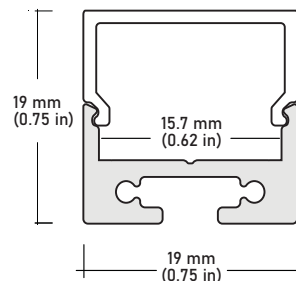

ALU-SF Surface
LENGTHS 39^{3/8"} | 78^{7/8"} | 98"
LENS Clear, Frosted
FINISH Silver | Black

ALU-DS100 Surface Wide
LENGTHS 39^{3/8"} | 78^{7/8"} | 96"
LENS Clear, Frosted
FINISH Silver

ALU-CN Surface, Corner
LENGTHS 39^{3/8"} | 78^{7/8"} | 96"
LENS Clear, Frosted
FINISH Silver | Black

ALP-50C Surface, Corner
LENGTHS 49.25" | 98.5"
LENS Frosted
FINISH White | Black | Silver

ALP-20 Surface
LENGTHS 49.25" | 98.5"
LENS Frosted
FINISH White | Black | Silver

ALP-20R Recessed
LENGTHS 49.25" | 98.5"
LENS Frosted
FINISH White | Black | Silver

ALP-35 Surface
LENGTHS 48" | 96"
LENS Frosted
FINISH Silver

ALP-60R Recessed
LENGTHS 49.25" | 98.5"
LENS Frosted
FINISH White | Black | Silver

ALP-60 Surface
LENGTHS 49.25" | 98.5"
LENS Frosted
FINISH White | Black | Silver

ALP-70 Surface
LENGTHS 49.25" | 98.5"
LENS Frosted
FINISH White | Black | Silver

ALP-65 Surface
LENGTHS 49.25" | 98.5"
LENS Frosted
FINISH Silver
OPTICS 10° | 30° | 60°

ALP-70 Surface, Suspended
LENGTHS 49.25" | 98.5"
LENS Frosted
FINISH Silver