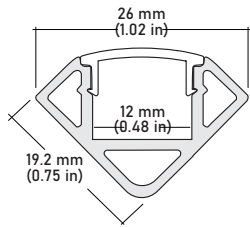

SPECIFICATIONS

INPUT VOLTAGE	24V DC
POWER CONSUMPTION	3.6W per foot
LUMEN OUTPUT	307 Lumens per foot (30K)
NO. OF LEDs	64 LEDs per foot
BEAM ANGLE	120°
CRI	90+
DIMMING	Standard CL dimmers
MAXIMUM RUN LENGTH	21 Feet
FIELD CUTTABLE	Every 2.8 in
IP RATING	IP45 dry location (indoor)
LUMEN MAINTENANCE	50,000 hrs.
OPERATING TEMPERATURE	-40°F(-40°C)~+140°F(+60°C)
BINNING	1.5 Step Macadam Elipse
CERTIFICATIONS	UL listed, TITLE 24 JA8
DIMENSIONS	0.47" x 0.08 (width x height)

NOTE:

- 1** = Custom length per Ft. cuttable every 2.8"
- 2** = Custom color finishes require powder coating. Allow 7 days lead time.

LSM-35WD 3.6W Indoor Auto Warm-Dim Flexible LED Strip

COMPATIBLE ALUMINUM PROFILES

ALU-SF Surface
LENGTHS 39^{3/8"} | 78^{7/8"} | 98"
LENS Clear, Frosted
FINISH Silver | Black

ALU-DS100 Surface Wide
LENGTHS 39^{3/8"} | 78^{7/8"} | 96"
LENS Clear, Frosted
FINISH Silver

ALU-CN Surface, Corner
LENGTHS 39^{3/8"} | 78^{7/8"} | 96"
LENS Clear, Frosted
FINISH Silver | Black

ALP-50C Surface, Corner
LENGTHS 49.25" | 98.5"
LENS Frosted
FINISH White | Black | Silver

ALP-20 Surface
LENGTHS 49.25" | 98.5"
LENS Frosted
FINISH White | Black | Silver

ALP-20R Recessed
LENGTHS 49.25" | 98.5"
LENS Frosted
FINISH White | Black | Silver