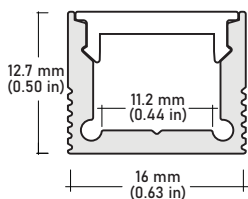

ALU-SF Surface
LENGTHS 39^{3/8"} | 78^{7/8"} | 98"
LENS Clear, Frosted
FINISH Silver | Black

ALU-DS100 Surface Wide
LENGTHS 39^{3/8"} | 78^{7/8"} | 96"
LENS Clear, Frosted
FINISH Silver

ALU-CN Surface, Corner
LENGTHS 39^{3/8"} | 78^{7/8"} | 96"
LENS Clear, Frosted
FINISH Silver | Black

ALP-50C Surface, Corner
LENGTHS 49.25" | 98.5"
LENS Frosted
FINISH White | Black | Silver

ALP-20 Surface
LENGTHS 49.25" | 98.5"
LENS Frosted
FINISH White | Black | Silver

ALP-20R Recessed
LENGTHS 49.25" | 98.5"
LENS Frosted
FINISH White | Black | Silver

ALP-35 Surface
LENGTHS 48" | 96"
LENS Frosted
FINISH Silver

ALP-60R Recessed
LENGTHS 49.25" | 98.5"
LENS Frosted
FINISH White | Black | Silver

ALP-60 Surface
LENGTHS 49.25" | 98.5"
LENS Frosted
FINISH White | Black | Silver