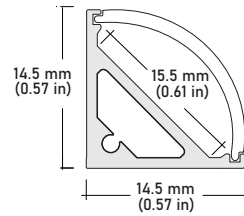

SPECIFICATIONS

INPUT VOLTAGE	24V DC
POWER CONSUMPTION	3.6W per foot
LUMEN OUTPUT	307 Lumens per foot (30K)
NO. OF LEDs	64 LEDs per foot
BEAM ANGLE	120°
CRI	90+
DIMMING	Standard CL dimmers
MAXIMUM RUN LENGTH	21 Feet
FIELD CUTTABLE	Every 2.8 in
IP RATING	IP45 dry location (indoor)
LUMEN MAINTENANCE	50,000 hrs.
OPERATING TEMPERATURE	-40°F(-40°C)~+140°F(+60°C)
BINNING	1.5 Step Macadam Elipse
CERTIFICATIONS	UL listed, TITLE 24 JA8
DIMENSIONS	0.47" x 0.08 (width x height)

NOTE:

- 1** = Custom length per Ft. cuttable every 2.8"
- 2** = Custom color finishes require powder coating. Allow 7 days lead time.

LSM-35WD 3.6W Indoor Auto Warm-Dim Flexible LED Strip

COMPATIBLE ALUMINUM PROFILES

ALU-SF Surface
LENGTHS 39^{3/8"} | 78^{7/8"} | 98"
LENS Clear, Frosted
FINISH Silver | Black

ALU-DS100 Surface Wide
LENGTHS 39^{3/8"} | 78^{7/8"} | 96"
LENS Clear, Frosted
FINISH Silver

ALU-CN Surface, Corner
LENGTHS 39^{3/8"} | 78^{7/8"} | 96"
LENS Clear, Frosted
FINISH Silver | Black

ALP-50C Surface, Corner
LENGTHS 49.25" | 98.5"
LENS Frosted
FINISH White | Black | Silver

ALP-20 Surface
LENGTHS 49.25" | 98.5"
LENS Frosted
FINISH White | Black | Silver

ALP-20R Recessed
LENGTHS 49.25" | 98.5"
LENS Frosted
FINISH White | Black | Silver