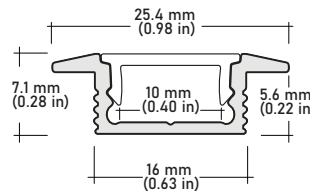

SPECIFICATIONS

INPUT VOLTAGE	24V DC
POWER CONSUMPTION	3.6W per foot
LUMEN OUTPUT	307 Lumens per foot (30K)
NO. OF LEDs	64 LEDs per foot
BEAM ANGLE	120°
CRI	90+
DIMMING	Standard CL dimmers
MAXIMUM RUN LENGTH	21 Feet
FIELD CUTTABLE	Every 2.8 in
IP RATING	IP45 dry location (indoor)
LUMEN MAINTENANCE	50,000 hrs.
OPERATING TEMPERATURE	-40°F(-40°C)~+140°F(+60°C)
BINNING	1.5 Step Macadam Elipse
CERTIFICATIONS	UL listed, TITLE 24 JA8
DIMENSIONS	0.47" x 0.08 (width x height)

ALU-SF Surface
LENGTHS 39^{3/8"} | 78^{7/8"} | 98"
LENS Clear, Frosted
FINISH Silver | Black

ALU-DS100 Surface Wide
LENGTHS 39^{3/8"} | 78^{7/8"} | 96"
LENS Clear, Frosted
FINISH Silver

ALU-CN Surface, Corner
LENGTHS 39^{3/8"} | 78^{7/8"} | 96"
LENS Clear, Frosted
FINISH Silver | Black

ALP-50C Surface, Corner
LENGTHS 49.25" | 98.5"
LENS Frosted
FINISH White | Black | Silver

ALP-20 Surface
LENGTHS 49.25" | 98.5"
LENS Frosted
FINISH White | Black | Silver

ALP-20R Recessed
LENGTHS 49.25" | 98.5"
LENS Frosted
FINISH White | Black | Silver