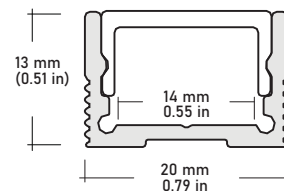

ALU-SF Surface
LENGTHS 39^{3/8"} | 78^{7/8"} | 98"
LENS Clear, Frosted
FINISH Silver | Black

ALU-DS100 Surface Wide
LENGTHS 39^{3/8"} | 78^{7/8"} | 96"
LENS Clear, Frosted
FINISH Silver

ALU-CN Surface, Corner
LENGTHS 39^{3/8"} | 78^{7/8"} | 96"
LENS Clear, Frosted
FINISH Silver | Black

ALP-50C Surface, Corner
LENGTHS 49.25" | 98.5"
LENS Frosted
FINISH White | Black | Silver

ALP-20 Surface
LENGTHS 49.25" | 98.5"
LENS Frosted
FINISH White | Black | Silver

ALP-20R Recessed
LENGTHS 49.25" | 98.5"
LENS Frosted
FINISH White | Black | Silver

ALP-35 Surface
LENGTHS 48" | 96"
LENS Frosted
FINISH Silver

ALP-60R Recessed
LENGTHS 49.25" | 98.5"
LENS Frosted
FINISH White | Black | Silver

ALP-60 Surface
LENGTHS 49.25" | 98.5"
LENS Frosted
FINISH White | Black | Silver