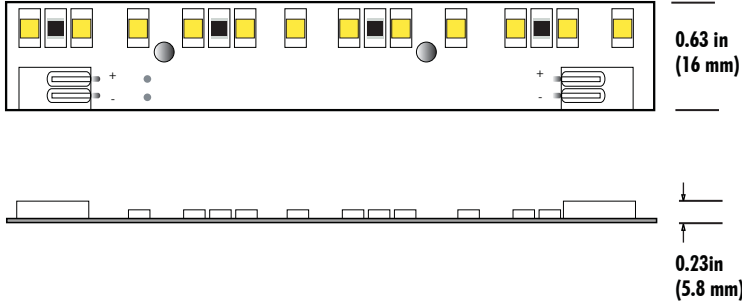

### SPECIFICATIONS

<b>INPUT VOLTAGE</b>	24V DC
<b>POWER CONSUMPTION</b>	12W per foot
<b>LUMEN OUTPUT</b>	870 Lumens per foot
<b>EFFICACY</b>	96 lm/w
<b>BEAM ANGLE</b>	120°
<b>CRI</b>	90
<b>DIMMING</b>	MLV, ELV, 0-10 and TRIAC
<b>MAXIMUM RUN LENGTH</b>	Linkable up to 12 feet
<b>FIELD CUTTABLE</b>	NO
<b>IP RATING</b>	IP45 dry location (indoor)
<b>LUMEN MAINTENANCE</b>	50,000 hrs.
<b>OPERATING TEMPERATURE</b>	-40°F(-40°C)~+140°F(+60°C)
<b>LED TYPE</b>	High Power
<b>CERTIFICATIONS</b>	UL listed, TITLE 24 JA8
<b>DIMENSIONS</b>	0.63" x 0.23 (width x height)

**LRB SERIES** is an extremely versatile solution to a wide variety of lighting needs and applications. This indoor rated rigid LED strip delivers 12 Watts and 870 Lumens per foot. Available in 6", 12", 24" and in 3 CCT options: 30K, 40K and 50K. Comes with a 3M adhesive backing for an easy install ( just peel-off and attach to installation surface). Ca Title 24 JA8 compliant

### FEATURES

- 12 Watts per foot
- 870 Lumens per foot
- 90 CRI
- Efficacy: 130 initial LPW
- Available sizes: 6" / 12" / 24"
- CCT Options: 30K / 40K / 50K
- Dimmable (w/ CORE LED Dimmable drivers)
- Rated life: 50,000 hrs
- Indoor rated
- Quick connect power feed
- Suitable for dry locations
- 24V DC Input Only
- Linkable up to 12Ft.
- 3M thermal adhesive backing
- CA title 24 JA8 compliant

## STANDARD ORDERING CODE

Model	Color Temp	Length	Voltage
LRB	1106 - 6" (6W)	30K - 3000K	24V - 24V DC
	1112 - 12" (12W)	40K - 4000K	
	1124 - 24" (24W)	50K - 5000K	