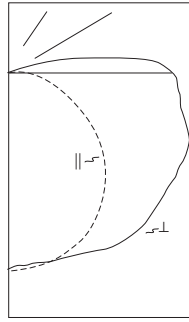

VT-LD2-27DR-W-UNV-L840
Dimming Driver
Linear LED 4000K
Spacing criterion:
(II) 1.3 x mounting
height, (L) 1.7 x
mounting height
Lumens: 2927
Input Watts: 38W
Efficacy: 76 LPW
Test Report: P22487

Candlepower

Angle	Along II	45°	Across ⊥
0	529	529	529
5	528	523	523
10	524	519	518
15	513	517	520
20	501	511	523
25	481	500	527
30	459	492	541
35	430	488	548
40	400	480	549
45	365	462	542
50	325	433	530
55	281	406	526
60	238	386	520
65	196	380	523
70	157	375	515
75	122	363	485
80	94	344	465
85	72	313	454
90	46	272	435

Coefficients of Utilization

rc rw RCR	Effective floor cavity reflectance 20%																	
	80%				70%				50%				30%					
	70	50	30	10	70	50	30	10	50	30	10	50	30	10	50	30	10	0%
0	118	118	118	118	115	115	115	115	109	109	109	104	104	104	99	99	99	97
1	107	101	96	92	103	99	94	90	94	90	87	89	86	84	85	83	81	78
2	96	87	80	74	93	85	78	73	81	75	70	77	73	68	74	70	66	64
3	88	76	68	61	85	74	66	60	71	64	59	68	62	57	65	60	56	53
4	80	67	58	51	77	66	57	51	63	55	50	60	54	49	58	52	48	45
5	73	60	51	44	71	59	50	43	56	49	43	54	47	42	52	46	41	39
6	68	54	45	38	66	53	44	38	51	43	37	49	42	37	47	41	36	34
7	63	49	40	34	61	48	39	33	46	38	33	44	37	32	43	37	32	30
8	58	45	36	30	57	44	35	30	42	35	29	41	34	29	39	33	29	27
9	55	41	32	27	53	40	32	27	39	31	26	37	31	26	36	30	26	24
10	51	38	30	24	50	37	29	24	36	29	24	35	28	24	34	28	23	22

Coefficients of Utilization

rc rw RCR	Effective floor cavity reflectance 20%																	
	80%				70%				50%				30%					
	70	50	30	10	70	50	30	10	50	30	10	50	30	10	50	30	10	0%
0	116	116	116	116	112	112	112	112	105	105	105	98	98	98	91	91	91	88
1	101	94	88	82	97	91	85	80	84	79	75	78	74	71	72	69	66	63
2	90	79	71	63	86	76	68	61	71	64	58	65	60	55	61	56	52	49
3	81	68	58	50	77	66	56	49	61	53	47	56	50	44	52	47	42	39
4	73	59	49	41	70	57	48	41	53	45	39	49	42	37	46	40	35	32
5	67	53	42	35	64	51	41	34	47	39	33	44	37	31	41	35	30	27
6	62	47	37	30	59	45	36	29	42	34	28	39	32	27	37	30	26	23
7	57	42	33	26	54	41	32	25	38	30	24	36	29	23	33	27	22	20
8	53	38	29	23	51	37	28	22	35	27	22	32	26	21	30	24	20	18
9	49	35	26	20	47	34	26	20	32	24	19	30	23	18	28	22	18	16
10	46	32	24	18	44	31	23	18	29	22	17	28	21	17	26	20	16	14

Zonal Lumen Summary

Zone	Lumens	%Fixture
0-30	717	24.3
0-40	1181	40.0
0-60	2102	71.2
0-90	2860	96.9
0-180	2953	100.0

Luminaire Data

Angle in Deg	Average 0-Deg cd/sm	Average 45-Deg cd/sm	Average 90-Deg cd/sm
45	7016	5743	4904
55	6162	4886	4426
65	5115	4866	3534
75	4178	3810	2417
85	3672	2469	1130

Zonal Lumen Summary

Zone	Lumens	%Fixture
0-30	437	14.9
0-40	753	25.7
0-60	1501	51.3
0-90	2582	88.2
0-180	2927	100.0

Luminaire Data

Angle in Deg	Average 0-Deg cd/sm	Average 45-Deg cd/sm	Average 90-Deg cd/sm
45	4474	5479	5382
55	4118	5956	5218
65	3711	6970	4980
75	3409	8154	4862
85	4072	10780	5995