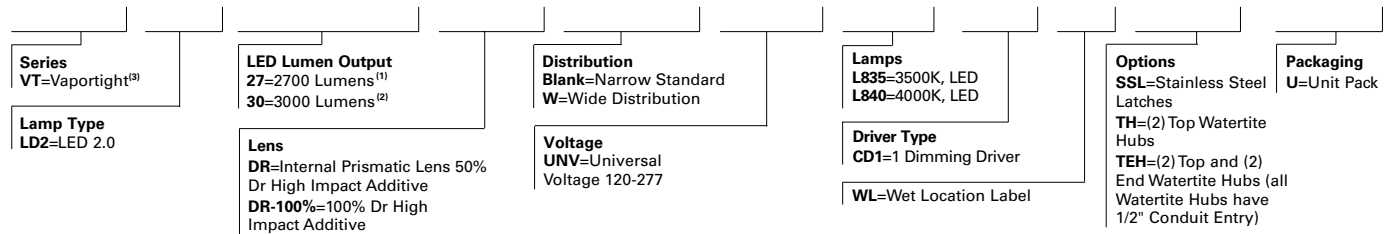

ORDERING INFORMATION

SAMPLE NUMBER: VT-LD2-30DR-UNV-L840-CD-WL-U

NOTES: ⁽¹⁾ Only available in wide distribution. ⁽²⁾ Only available in narrow distribution. ⁽³⁾ DesignLights™ Consortium Qualified in select models. Consult www.designlights.org for the latest qualified products.

Specifications & dimensions subject to change without notice. Consult your Cooper Lighting Representative for availability and ordering information.

Accessories (order separately)
VT2-Chain/Set-U=Chain Hanging Set
Includes 6 ft. of chain, 4 large S-Hooks and 4 small S-Hooks
Order One (1) Kit for each 2' or 4' Fixture
Two (2) Kits Recommended For 8' Fixture
VT2-SS-MBK=Stainless Steel Mounting Bracket

SHIPPING INFORMATION

Catalog No.	Wt.
VT-300R	10 lbs.