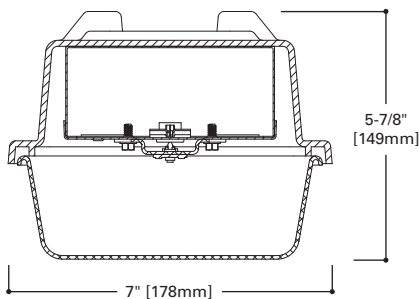

The Vaportight LED Series has been designed for maximum operation in commercial institutional and industrial environments and can operate in a wide range of temperatures (-20°C to 25°C) and is ideal for cold storage environments.

Catalog #		Type
Project		
Comments		Date
Prepared by		

SPECIFICATION FEATURES

Construction

Fiberglass housing is reinforced polyester and self-extinguishing (ASTM-D635-74) plastic of a permanent pearl gray color. A watertite hub for 1/2" conduit entry is provided at each end of housing (standard) for continuous feed. Polyurethane gasketing is formed in the housing providing a continuous seamless seal for the diffuser. Four sturdy cam latches clamp diffuser tightly for a positive seal between housing, gasketing and diffuser.

Electrical*

Long-Life LED system coupled with electrical driver to deliver optimal performance. LED's available in 3500 or 4000k with a CRI ≥ 85. Projected life is 50,000 hours at 70% lumen output. cULus listed. Electronic drivers are available for 120-277V applications. A 0-10V dimming control is available (standard).

Lens

'DR' - Clear low brightness pattern acrylic with 50% high impact additive.
"DR-100" - Clear low brightness pattern acrylic with 100% high impact additive.

Warranty

Vaportight LED features a five-year limited warranty.

Vaportight LED

2' INDUSTRIAL LED LAMP

Vaportight Industrial Refrigerated Case

NARROW DISTRIBUTION