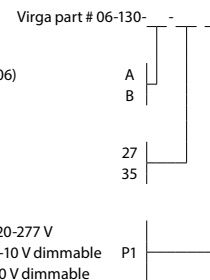

MATERIAL & FINISH OPTIONS

Metal Finish
brushed aluminum (CM-006)
flat black (CM-030)

Lamping*

2700 K LED
3500 K LED

Driver

AC Input Voltage Range: 120-277 V
120 V input: TRIAC, ELV & 0-10 V dimmable
240 & 277 V input: only 0-10 V dimmable

Includes

polymer shade (CM-052)

Available for sloped ceilings:
Sloped extended-profile square canopy

*Available in 3000K, 4000K and other color temperatures upon request