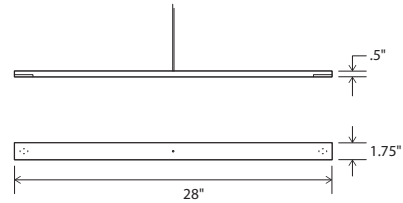

## Virga

linear pendant

Dimensions: 28" x 1.75" , 0.5"  
 Materials: aluminum, polymer  
 Product weight: 6 lb  
 Light source: integrated LED  
 Light output: 1126 Lumens (source)  
 Light color: 2700 K or 3500 K  
 Color accuracy: 90+ CRI  
 Power usage: 13 W  
 Dimmable (see driver below)  
 Extended-profile square canopy included, required to house LED driver (3.25" x 2.25" x 1.25")  
 Canopy dimensions: 4.5" x 4.5", 1.38"  
 Canopy finishes Brushed Aluminum (CM-006) and Textured Black (CM-049)  
 See website for more canopy information  
 48" suspension tube (can be shortened in field)  
 Swivel option available for sloped ceilings  
 Specifications subject to change