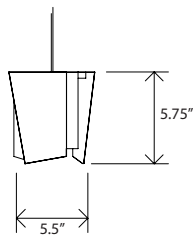

Levis
pendant

Dimensions - 5.5" Ø - 5.75" H
 Polymer, aluminum, beech
 Energy efficient LED light source
 Dimmable (use ELV dimmer)
 Light output - 215 Lumens
 Light color - 2700° K (warm)
 Color accuracy - 85 CRI
 LED power consumption - 3.2 Watts
 Ceiling canopy included
 Multiple Levis fixtures from one canopy available