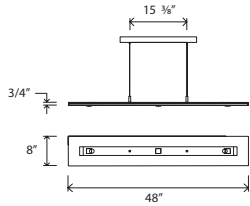

**Vix**  
pendant

Vix 34 dimensions - 34" x 8" - 0.75" H  
 Vix 48 dimensions - 48" x 8" - 0.75" H [shown]  
 Walnut, aluminum  
 Wood grain will vary  
 Energy efficient LED light source  
 Dimmable (use ELV or TRIAC dimmer)  
 Light output - 1075 lumens  
 [down light - 645, Up light - 430]  
 Light color - 2700° K (warm)  
 Color accuracy - 85+ CRI  
 LED power consumption - 16 Watts  
 Ceiling canopy included

Vix 34 part # 07 - 140 -   
 Vix 48 part # 07 - 130 -

Wood Body:  
 oiled walnut  
 dark stained walnut

W |  
 D |

*A clean, modern fixture finely executed.  
 With multiple down and up lights, the  
 Vix provides lots of usable light in a  
 very unobtrusive design.*