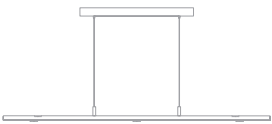

**Vix**  
pendant

Vix 34 dimensions - 34" x 8" - 0.75" H  
 Vix 48 dimensions - 48" x 8" - 0.75" H [shown]  
 Walnut, aluminum  
 Wood grain will vary  
 Energy efficient LED light source  
 Dimmable (use ELV or TRIAC dimmer)  
 Light output - 1075 lumens  
 [down light - 645, Up light - 430]  
 Light color - 2700° K (warm)  
 Color accuracy - 85+ CRI  
 LED power consumption - 16 Watts  
 Ceiling canopy included

Vix 34 part # 07 - 140 -   
 Vix 48 part # 07 - 130 -

Wood Body:  
 oiled walnut  
 dark stained walnut

W |  
 D |

*A clean, modern fixture finely executed.  
 With multiple down and up lights, the  
 Vix provides lots of usable light in a  
 very unobtrusive design.*