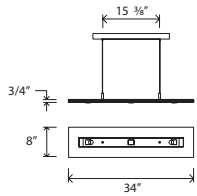

**Vix**  
pendant

Vix 34 dimensions - 34" x 8" - 0.75" H  
 Vix 48 dimensions - 48" x 8" - 0.75" H [shown]  
 Walnut, aluminum  
 Wood grain will vary  
 Energy efficient LED light source  
 Dimmable (use ELV or TRIAC dimmer)  
 Light output - 1075 lumens  
 [down light - 645, Up light - 430]  
 Light color - 2700° K (warm)  
 Color accuracy - 85+ CRI  
 LED power consumption - 16 Watts  
 Ceiling canopy included

Vix 34 part # 07 - 140 -   
 Vix 48 part # 07 - 130 -

Wood Body:  
 oiled walnut  
 dark stained walnut

W |  
 D |

*A clean, modern fixture finely executed.  
 With multiple down and up lights, the  
 Vix provides lots of usable light in a  
 very unobtrusive design.*