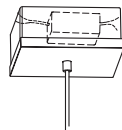

Claudio Oiled Walnut, detail

Claudio

Claudio Oiled Walnut

Dimensions - 5" x 5" - 7.25" H  
 Walnut, polymer  
 Wood grain will vary  
 72" cable standard (can be shortened in field)  
 Energy efficient LED light source  
 Dimmable (use ELV dimmer)  
 Light output - 215 Lumens  
 Light color - 2700° K (warm)  
 Color accuracy - 85+ CRI  
 LED power consumption - 3.2 Watts  
 Ceiling canopy included  
 Must use included external LED driver  
 (2" x 1.75 x .875")

*Canopy options:*  
 low profile canopy (included standard)  
 \*requires space in j box for included led driver  
 extended canopy (optional - add EXT to part number)  
 \*use when adequate j box space is not available

MATERIAL & FINISH OPTIONS

Claudio part # 06 - 110 -

Wood body:	W		—		D
oiled walnut	W				
dark stain walnut	D				

Claudio pendant

Cerno Pendant Canopy Options

Low Profile Canopy

Low Profile Canopy  
 Dimensions  
 4.5" x 4.5" - 0.375" H

Extended Canopy  
 Dimensions - 4.5" x 4.5" - 1.625" H  
 Provides space for LED driver when  
 adequate j box space is not available