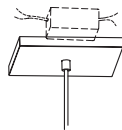

Claudio Oiled Walnut, detail

Claudio

Claudio Oiled Walnut

Dimensions - 5" x 5" - 7.25" H  
 Walnut, polymer  
 Wood grain will vary  
 72" cable standard (can be shortened in field)  
 Energy efficient LED light source  
 Dimmable (use ELV dimmer)  
 Light output - 215 Lumens  
 Light color - 2700° K (warm)  
 Color accuracy - 85+ CRI  
 LED power consumption - 3.2 Watts  
 Ceiling canopy included  
 Must use included external LED driver  
 (2" x 1.75 x .875")

*Canopy options:*  
 low profile canopy (included standard)  
 \*requires space in j box for included led driver  
 extended canopy (optional - add EXT to part number)  
 \*use when adequate j box space is not available

MATERIAL & FINISH OPTIONS

Claudio part # 06 - 110 -

Wood body:	W		—		D
oiled walnut	W				
dark stain walnut	D				

Claudio pendant

Cerno Pendant Canopy Options

Low Profile Canopy

Low Profile Canopy  
 Dimensions  
 4.5" x 4.5" - 0.375" H

Extended Canopy  
 Dimensions - 4.5" x 4.5" - 1.625" H  
 Provides space for LED driver when  
 adequate j box space is not available