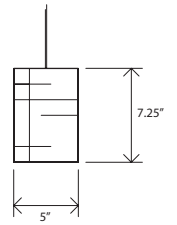

Claudio Oiled Walnut, detail

Claudio

Claudio Oiled Walnut

Dimensions - 5" x 5" - 7.25" H  
 Walnut, polymer  
 Wood grain will vary  
 72" cable standard (can be shortened in field)  
 Energy efficient LED light source  
 Dimmable (use ELV dimmer)  
 Light output - 215 Lumens  
 Light color - 2700° K (warm)  
 Color accuracy - 85+ CRI  
 LED power consumption - 3.2 Watts  
 Ceiling canopy included  
 Must use included external LED driver  
 (2" x 1.75 x .875")

*Canopy options:*  
 low profile canopy (included standard)  
 \*requires space in j box for included led driver  
 extended canopy (optional - add EXT to part number)  
 \*use when adequate j box space is not available

MATERIAL & FINISH OPTIONS

Claudio part # 06 - 110 -

Wood body:	W		—		D
oiled walnut	W				
dark stain walnut	D				

Claudio pendant

Cerno Pendant Canopy Options

Low Profile Canopy

Low Profile Canopy  
 Dimensions  
 4.5" x 4.5" - 0.375" H

Extended Canopy  
 Dimensions - 4.5" x 4.5" - 1.625" H  
 Provides space for LED driver when  
 adequate j box space is not available