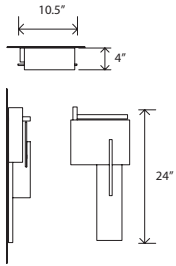

Oris
sconce

Dimensions - 24" X 10.5" X 4" D
 Walnut, polymer, aluminum
 Product weight - 6 lbs
 Energy efficient LED light source
 Light output - 750 lumens
 Light color - 2700° K (warm)
 Color accuracy - 85+ CRI
 LED power consumption - 13 Watts
 Dimmable (use ELV or TRIAC dimmer)
 Wood grain will vary

Oris
sconce

Package Count: 1

Package Size: 25" x 19" x 7"

Package Weight: 9 lbs

Assembly Requirements: Hardwire installation; Use of a professional electrician recommended