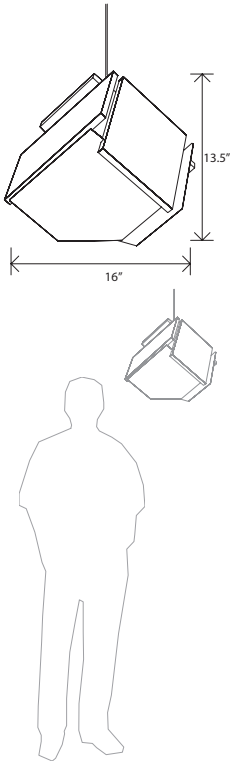

Mica L
pendant

- Dimensions - 16" Ø - 13.5" H
- Polymer, walnut
- Product weight - 8 lbs
- Energy efficient LED light source
- Light output - 1250 Lumens
- Light color - 2700° K (warm)
- Color accuracy - 90+ CRI
- Power usage - 13 Watts
- Dimmable (use TRIAC or ELV dimmer)
- 72" cable standard (can be shortened in field)
- Ceiling canopy included
- Must use included external LED driver
  (2" x 1.75 x .875")
- Includes extended canopy
  (required to house LED driver)
- Wood grain will vary

MATERIAL & FINISH OPTIONS

Mica L part # 06 - 180 -

Wood Body:
oiled walnut
dark stained walnut

Alternate input voltages available
Also available in smaller version