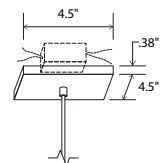

## Salix accent pendant

Dimensions: 7.5" x 7.5", 9.0"  
 Materials: solid wood, polymer, aluminum  
 Product weight: 3 lb  
 Light source: integrated LED  
 Light output: 345 Lumens (source)  
 Light color\*: 2700 K or 3500 K  
 Color accuracy: 90+ CRI  
 Power usage: 3.2 W  
 Dimmable (see driver below)  
 Driver location: must be housed in J-box  
 Driver dimensions: 2" x 1.3" x 1", included  
 Brushed aluminum (CM-006) low-profile square canopy with white braided cord included  
 Canopy dimensions: 4.5" x 4.5", 0.38"  
 Must use included external LED driver (2.25" x 1.5" x 1")  
 Accent pendants can be clustered by using multi-point round canopy or multi-point linear canopy  
 See website for more canopy information  
 6'-0" drop length, field adjustable  
 Suitable for a sloped ceiling  
 Wood grain will vary  
 Specifications subject to change