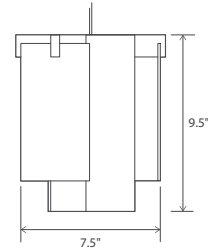

## Salix accent pendant

Dimensions: 7.5" x 7.5", 9.0"  
 Materials: solid wood, polymer, aluminum  
 Product weight: 3 lb  
 Light source: integrated LED  
 Light output: 345 Lumens (source)  
 Light color\*: 2700 K or 3500 K  
 Color accuracy: 90+ CRI  
 Power usage: 3.2 W  
 Dimmable (see driver below)  
 Driver location: must be housed in J-box  
 Driver dimensions: 2" x 1.3" x 1", included  
 Brushed aluminum (CM-006) low-profile square canopy with white braided cord included  
 Canopy dimensions: 4.5" x 4.5", 0.38"  
 Must use included external LED driver (2.25" x 1.5" x 1")  
 Accent pendants can be clustered by using multi-point round canopy or multi-point linear canopy  
 See website for more canopy information  
 6'-0" drop length, field adjustable  
 Suitable for a sloped ceiling  
 Wood grain will vary  
 Specifications subject to change