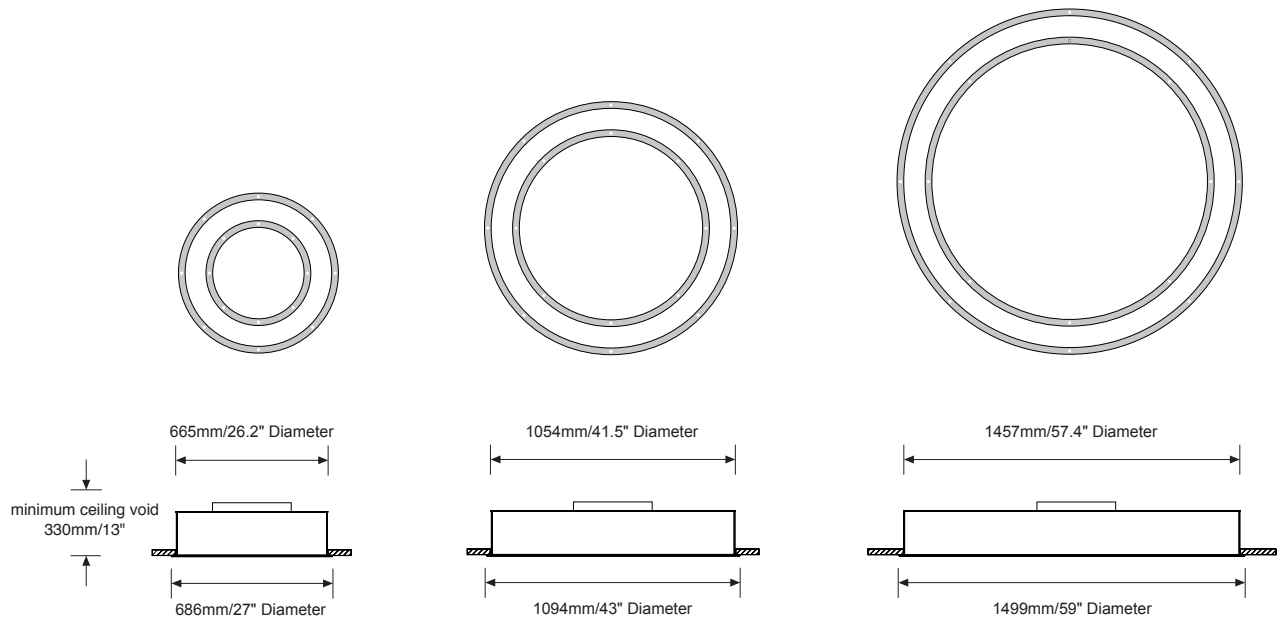

1400
White LED + RGB

DMX Controller
(by others)

Note: Due to constant changes in LEDs, please check our website for current product specifications.

BUBBLE UP

WEB PIN™ 433

94 1001

GENERAL SPECIFICATION

Recessed housing: Steel and aluminum suitable for new or existing non insulated construction, drywall or plasterboard ceilings. Luminaires are mounted by cable suspension within the ceiling cavity. Anchoring of cables to load bearing ceiling structure (by others).

Centre disc: For non illuminating center version, drywall disc to be supplied and installed by others. Drywall disc to be painted to match ceiling.

Versions: Recessed luminaires available in three diameters: 685mm/27", 1092mm/43" and 1495mm/59".

Electrical: Through branch wiring. J box and driver housing easily accessible.

Finish: White powder coated.

Approvals: ETL.

RECESSED

A BUBBLE UP - RING OF WHITE LEDS

Code:	Lamp:	CCT:	Lumens:	Diameter:	Photometry:
94 1001	95W LED	3000K	7500	685mm/27"	File# 941001
94 1011	160W LED	3000K	13500	1092mm/43"	File# 941011
94 1021	215W LED	3000K	18000	1498mm/59"	File# 941021

Code:	Lamp:	*CCT:	*Lumens:	Diameter:	Photometry:
94 1201	95W LED + 27W RGB LED center	3000K	7500	685mm/27"	File# 941201
94 1211	160W LED + 55W RGB LED center	3000K	13500	1092mm/43"	File# 941211
94 1221	215W LED + 80W RGB LED center	3000K	18000	1498mm/59"	File# 941221