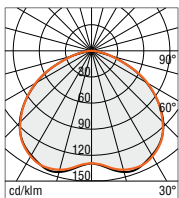

Note: Due to constant changes in LEDs, please check our website for current product specifications.